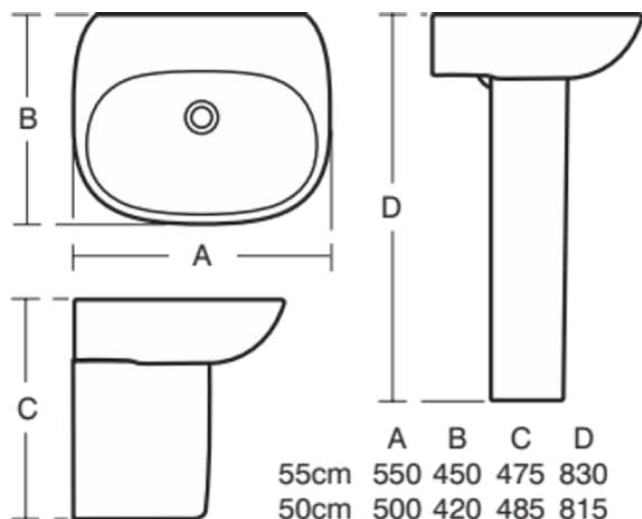

TESI

T028001

TESI | Basin 550x450x165 mm in white glossy finish, 1 tap hole, with overflow | Space saving basin

Image & drawing

T0280 Tesi 55cm Washbasin

General information

Product type:	Washbasins
Sub product type:	Basin
Brand:	Ideal Standard
Suite name:	TESI
Designer:	Studio Levien
Colour:	01 - White Glossy
Surface finish effect:	glossy
Height (mm):	165
Width (mm):	550
Length / Projection (mm):	450
Net weight (kg):	14.20
EAN code:	8014140437192

Washbasin wall mounted using E0157 wall fixing set with semi-pedestal fixed to wall with brackets supplied or washbasin pedestal mounted using 2 screws through the back of the basin (not supplied)

Features

Space saving basin

Downloads

- EPD

Product standard & certifications

Additional standards:	EN 14688
DoP classification:	CL25

Product specifications

Colour code:	01
Colour description:	white glossy
Disabled model:	No
Includes a chain eye:	No
Material:	Ceramic
Material quality:	Vitreous china
Amount of tap holes for each washbasin:	1
Amount of washbasins:	1
Overflow visible:	Yes
PVD technology:	No
Support plateau:	Backside
Surface finish effect:	glossy
Tap hole position:	Centre
Type of overflow:	Round
With back wall:	No
With drain plug:	No

TESI

T028001

TESI | Basin 550x450x165 mm in white glossy finish, 1 tap hole, with overflow | Space saving basin

Product specifications

With overflow:	Yes
With siphon:	No
Mounting method:	Wall

Your local contact: