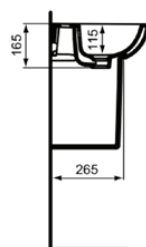

# T352101

TESI | Full pedestal 170x160x690 mm in white glossy finish

## General information

Product type:	Pedestals
Sub product type:	Full pedestal
Brand:	Ideal Standard
Suite name:	TESI
Designer:	Ideal Standard
Colour:	01 - White Glossy
Surface finish effect:	glossy
Height (mm):	690
Width (mm):	170
Length / Projection (mm):	160
Fixing method:	Fixing set
Net weight (kg):	7.50
EAN code:	8014140430261