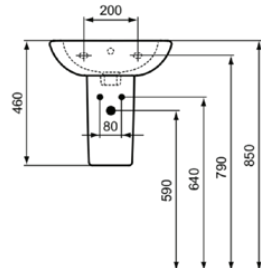

# T352101

TESI | Full pedestal 170x160x690 mm in white glossy finish

## General information

Product type:	Pedestals
Sub product type:	Full pedestal
Brand:	Ideal Standard
Suite name:	TESI
Designer:	Ideal Standard
Colour:	01 - White Glossy
Surface finish effect:	glossy
Height (mm):	690
Width (mm):	170
Length / Projection (mm):	160
Fixing method:	Fixing set
Net weight (kg):	7.50
EAN code:	8014140430261