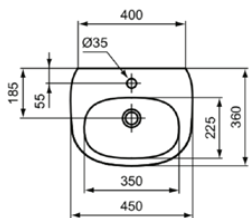

# T352101

TESI | Full pedestal 170x160x690 mm in white glossy finish

## General information

Product type:	Pedestals
Sub product type:	Full pedestal
Brand:	Ideal Standard
Suite name:	TESI
Designer:	Ideal Standard
Colour:	01 - White Glossy
Surface finish effect:	glossy
Height (mm):	690
Width (mm):	170
Length / Projection (mm):	160
Fixing method:	Fixing set
Net weight (kg):	7.50
EAN code:	8014140430261