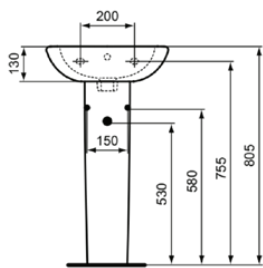

# T352101

TESI | Full pedestal 170x160x690 mm in white glossy finish

## General information

Product type:	Pedestals
Sub product type:	Full pedestal
Brand:	Ideal Standard
Suite name:	TESI
Designer:	Ideal Standard
Colour:	01 - White Glossy
Surface finish effect:	glossy
Height (mm):	690
Width (mm):	170
Length / Projection (mm):	160
Fixing method:	Fixing set
Net weight (kg):	7.50
EAN code:	8014140430261