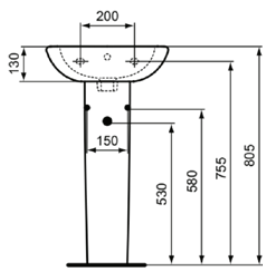

TESI

T352001

TESI | Semi-pedestal 170x265x340 mm in white glossy finish

Image & drawing

General information

Product type:	Pedestals
Sub product type:	Semi-pedestal
Brand:	Ideal Standard
Suite name:	TESI
Designer:	Ideal Standard
Colour:	01 - White Glossy
Surface finish effect:	glossy
Height (mm):	340
Width (mm):	170
Length / Projection (mm):	265
Fixing method:	Fixing set
Net weight (kg):	6.50
EAN code:	8014140430254

Downloads

- [• EPD](#)
- [• Installation Guide](#)

Product specifications

Colour code:	01
Colour description:	white glossy
Material:	Ceramic
Material quality:	Finefireclay
PVD technology:	No
Surface finish effect:	glossy
Fixing method:	Fixing set
Mounting method:	Wall