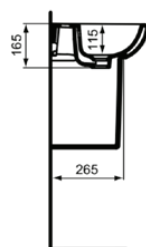

TESI

T352001

TESI | Semi-pedestal 170x265x340 mm in white glossy finish

Image & drawing

General information

Product type:	Pedestals
Sub product type:	Semi-pedestal
Brand:	Ideal Standard
Suite name:	TESI
Designer:	Ideal Standard
Colour:	01 - White Glossy
Surface finish effect:	glossy
Height (mm):	340
Width (mm):	170
Length / Projection (mm):	265
Fixing method:	Fixing set
Net weight (kg):	6.50
EAN code:	8014140430254

Downloads

- [• EPD](#)
- [• Installation Guide](#)

Product specifications

Colour code:	01
Colour description:	white glossy
Material:	Ceramic
Material quality:	Finefireclay
PVD technology:	No
Surface finish effect:	glossy
Fixing method:	Fixing set
Mounting method:	Wall