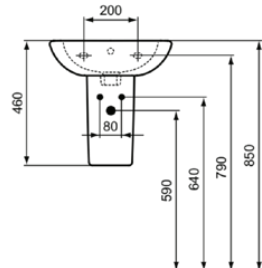

TESI

T352001

TESI | Semi-pedestal 170x265x340 mm in white glossy finish

Image & drawing

General information

Product type:	Pedestals
Sub product type:	Semi-pedestal
Brand:	Ideal Standard
Suite name:	TESI
Designer:	Ideal Standard
Colour:	01 - White Glossy
Surface finish effect:	glossy
Height (mm):	340
Width (mm):	170
Length / Projection (mm):	265
Fixing method:	Fixing set
Net weight (kg):	6.50
EAN code:	8014140430254

Downloads

- [• EPD](#)
- [• Installation Guide](#)

Product specifications

Colour code:	01
Colour description:	white glossy
Material:	Ceramic
Material quality:	Finefireclay
PVD technology:	No
Surface finish effect:	glossy
Fixing method:	Fixing set
Mounting method:	Wall