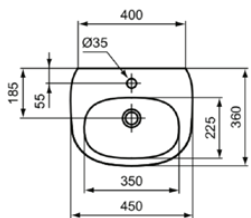

TESI

T352001

TESI | Semi-pedestal 170x265x340 mm in white glossy finish

Image & drawing

General information

Product type:	Pedestals
Sub product type:	Semi-pedestal
Brand:	Ideal Standard
Suite name:	TESI
Designer:	Ideal Standard
Colour:	01 - White Glossy
Surface finish effect:	glossy
Height (mm):	340
Width (mm):	170
Length / Projection (mm):	265
Fixing method:	Fixing set
Net weight (kg):	6.50
EAN code:	8014140430254

Downloads

- [• EPD](#)
- [• Installation Guide](#)

Product specifications

Colour code:	01
Colour description:	white glossy
Material:	Ceramic
Material quality:	Finefireclay
PVD technology:	No
Surface finish effect:	glossy
Fixing method:	Fixing set
Mounting method:	Wall