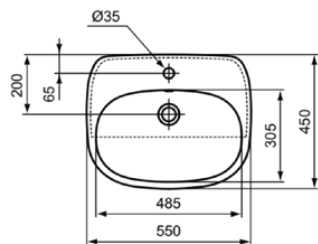

TESI

T352601

TESI | Semi-countertop basin 550x450x170 mm in white glossy finish, 1 tap hole, with overflow | Space saving basin

Image & drawing

General information

Product type:	Washbasins
Sub product type:	Semi-countertop basin
Brand:	Ideal Standard
Suite name:	TESI
Designer:	Studio Levien
Colour:	01 - White Glossy
Surface finish effect:	glossy
Height (mm):	170
Width (mm):	550
Length / Projection (mm):	450
Net weight (kg):	12.00
EAN code:	8014140430308

Washbasin fixed to countertop with securing clips provided, joint sealed with waterproof sealant (not supplied)

Features

Space saving basin

Downloads

- EPD

Product standard & certifications

Additional standards:	EN 14688
DoP classification:	CL25

Product specifications

Colour code:	01
Colour description:	white glossy
Grinded bottom side:	No
Disabled model:	No
Includes a chain eye:	No
Material:	Ceramic
Material quality:	Finefireclay
Amount of tap holes for each washbasin:	1
Amount of washbasins:	1
Overflow visible:	Yes
PVD technology:	No
Support plateau:	Backside
Surface finish effect:	glossy
Tap hole position:	Centre
Type of overflow:	Round
With back wall:	No

TESI

T352601

TESI | Semi-countertop basin 550x450x170 mm in white glossy finish, 1 tap hole, with overflow | Space saving basin

Product specifications

With drain plug:	No
With overflow:	Yes
With siphon:	No
Mounting method:	On-furniture