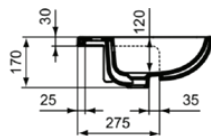

TESI

T352601

TESI | Semi-countertop basin 550x450x170 mm in white glossy finish, 1 tap hole, with overflow | Space saving basin

Image & drawing

General information

Product type:	Washbasins
Sub product type:	Semi-countertop basin
Brand:	Ideal Standard
Suite name:	TESI
Designer:	Studio Levien
Colour:	01 - White Glossy
Surface finish effect:	glossy
Height (mm):	170
Width (mm):	550
Length / Projection (mm):	450
Net weight (kg):	12.00
EAN code:	8014140430308

Product specifications

Colour code:	01
Colour description:	white glossy
Grinded bottom side:	No
Disabled model:	No
Includes a chain eye:	No
Material:	Ceramic
Material quality:	Finefireclay
Amount of tap holes for each washbasin:	1
Amount of washbasins:	1
Overflow visible:	Yes
PVD technology:	No
Support plateau:	Backside
Surface finish effect:	glossy
Tap hole position:	Centre
Type of overflow:	Round
With back wall:	No

TESI

T352601

TESI | Semi-countertop basin 550x450x170 mm in white glossy finish, 1 tap hole, with overflow | Space saving basin

Product specifications

With drain plug:	No
With overflow:	Yes
With siphon:	No
Mounting method:	On-furniture