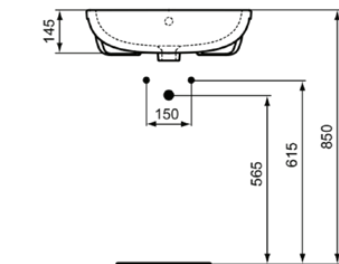

TESI

T352601

TESI | Semi-countertop basin 550x450x170 mm in white glossy finish, 1 tap hole, with overflow | Space saving basin

Image & drawing

General information

Product type:	Washbasins
Sub product type:	Semi-countertop basin
Brand:	Ideal Standard
Suite name:	TESI
Designer:	Studio Levien
Colour:	01 - White Glossy
Surface finish effect:	glossy
Height (mm):	170
Width (mm):	550
Length / Projection (mm):	450
Net weight (kg):	12.00
EAN code:	8014140430308

Washbasin fixed to countertop with securing clips provided, joint sealed with waterproof sealant (not supplied)

Features

Space saving basin

Downloads

- EPD

Product standard & certifications

Additional standards:	EN 14688
DoP classification:	CL25

Product specifications

Colour code:	01
Colour description:	white glossy
Grinded bottom side:	No
Disabled model:	No
Includes a chain eye:	No
Material:	Ceramic
Material quality:	Finefireclay
Amount of tap holes for each washbasin:	1
Amount of washbasins:	1
Overflow visible:	Yes
PVD technology:	No
Support plateau:	Backside
Surface finish effect:	glossy
Tap hole position:	Centre
Type of overflow:	Round
With back wall:	No

TESI

T352601

TESI | Semi-countertop basin 550x450x170 mm in white glossy finish, 1 tap hole, with overflow | Space saving basin

Product specifications

With drain plug:	No
With overflow:	Yes
With siphon:	No
Mounting method:	On-furniture