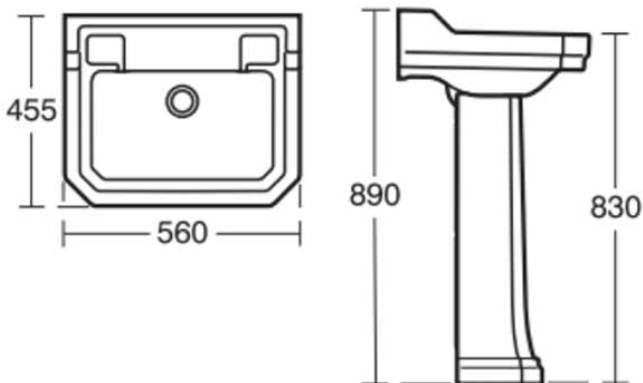

WAVERLEY CLASSIC

U470201

WAVERLEY CLASSIC | Basin 560x455x240 mm in white glossy finish, 1 tap hole, with overflow

Image & drawing

General information

Product type:	Washbasins
Sub product type:	Basin
Brand:	Ideal Standard
Suite name:	WAVERLEY CLASSIC
Designer:	NA
Colour:	01 - White Glossy
Surface finish effect:	glossy
Height (mm):	240
Width (mm):	560
Length / Projection (mm):	455
Net weight (kg):	17.40
EAN code:	5017830485360

Washbasin wall mounted using E0157 basin fixing set and full pedestal mounted using two screws through the back of the basin (not supplied).

Product standard & certifications

Additional standards:	EN 14688
DoP classification:	CL25

Product specifications

Colour code:	01
Colour description:	white glossy
Disabled model:	No
Includes a chain eye:	No
Material:	Ceramic
Material quality:	Vitreous china
Amount of tap holes for each washbasin:	1
Amount of washbasins:	1
Overflow visible:	Yes
PVD technology:	No
Support plateau:	Backside
Surface finish effect:	glossy
Tap hole position:	Centre
Type of overflow:	Round
With back wall:	No
With drain plug:	No
With overflow:	Yes
With siphon:	No
Mounting method:	Wall