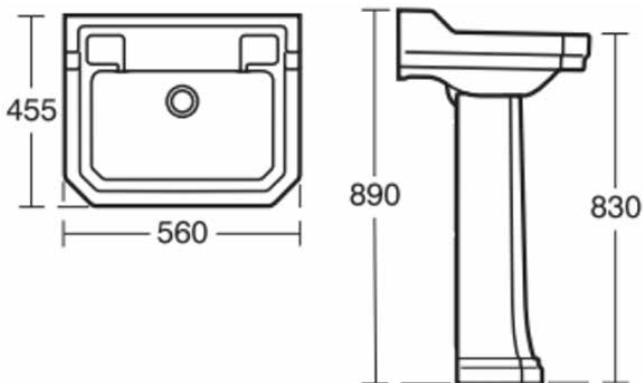

## WAVERLEY CLASSIC

U470101

WAVERLEY CLASSIC | Basin 560x455x240 mm in white glossy finish, 2 tap holes, with overflow

### General information

Product type:	Washbasins
Sub product type:	Basin
Brand:	Ideal Standard
Suite name:	WAVERLEY CLASSIC
Designer:	NA
Colour:	01 - White Glossy
Surface finish effect:	glossy
Height (mm):	240
Width (mm):	560
Length / Projection (mm):	455
Net weight (kg):	17.40
EAN code:	5017830485353

### Product specifications

Colour code:	01
Colour description:	white glossy
Disabled model:	No
Includes a chain eye:	No
Material:	Ceramic
Material quality:	Vitreous china
Amount of tap holes for each washbasin:	2
Amount of washbasins:	1
Overflow visible:	Yes
PVD technology:	No
Support plateau:	Backside
Surface finish effect:	glossy
Tap hole position:	Left / Right
Type of overflow:	Round
With back wall:	No
With drain plug:	No
With overflow:	Yes
With siphon:	No
Mounting method:	Wall