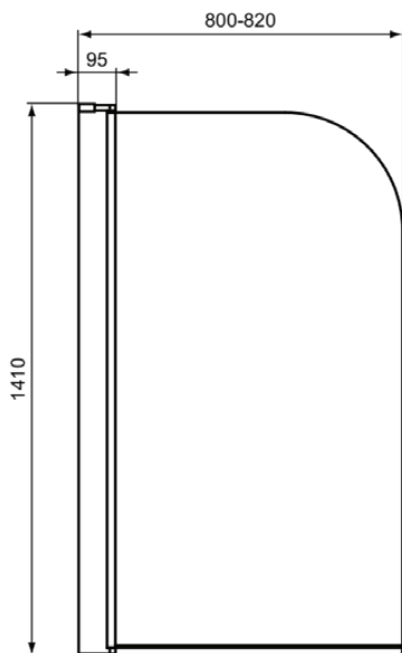

## T9924EO

CONNECT 2 | Bath screen 800x50x1410 mm in bright silver finish

### General information

Product type:	Bath tub ancillaries
Sub product type:	Bath screen
Brand:	Ideal Standard
Suite name:	CONNECT 2
Colour:	EO - Bright Silver
Surface finish effect:	glossy
Height (mm):	1410
Width (mm):	800
Length / Projection (mm):	50
Net weight (kg):	19.00
EAN code:	8014140383253