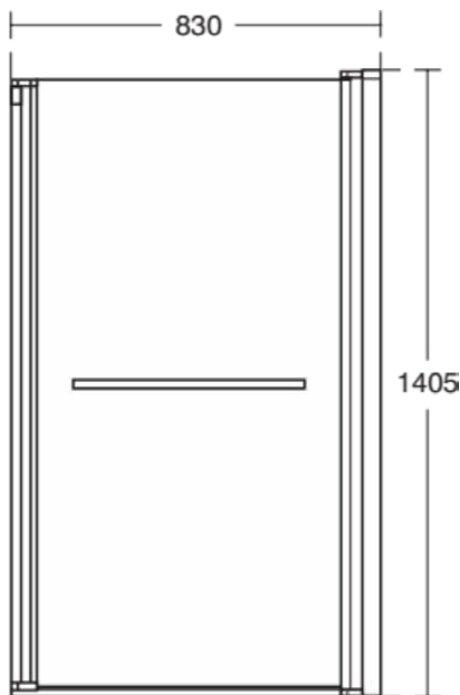

# E2597EO

TEMPO | Bath screen 830x200x1405 mm in bright silver finish

## General information

Product type:	Bath tub ancillaries
Sub product type:	Bath screen
Brand:	Ideal Standard
Suite name:	TEMPO
Designer:	Studio Levien
Colour:	EO - Bright Silver
Surface finish effect:	glossy
Height (mm):	1405
Width (mm):	830
Length / Projection (mm):	200
Net weight (kg):	29.00
EAN code:	5017830471424