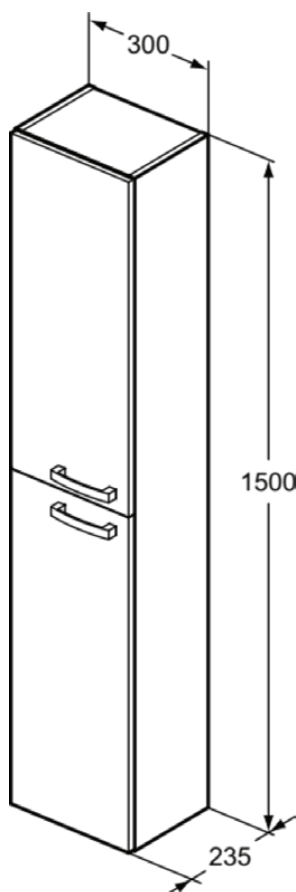

ULYSSE-GEMMA2-TEMPO-EUROVIT

E3243WG

ULYSSE-GEMMA2-TEMPO-EUROVIT | Cabinet 300x235x1500 mm in gloss white finish, 2 doors | Soft close, Sustainably sourced wood

Image & drawing

General information

| | |
|---------------------------|-----------------------------|
| Product type: | Furniture |
| Sub product type: | Cabinet |
| Brand: | Ideal Standard |
| Suite name: | ULYSSE-GEMMA2-TEMPO-EUROVIT |
| Colour: | WG - Gloss White |
| Surface finish effect: | glossy |
| Height (mm): | 1500 |
| Width (mm): | 300 |
| Length / Projection (mm): | 235 |
| Fixing method: | Fixing set |
| Net weight (kg): | 17.25 |
| VVS: | 781913130 |
| EAN code: | 5017830475897 |

Features

Soft close

Sustainably sourced wood

Downloads

- [Installation Guide](#)
- [Spare Parts List](#)

Product specifications

| | |
|---------------------------------------|--------------|
| Amount of wood shelves: | 1 |
| Closing mechanism: | Soft-closing |
| Colour code: | WG |
| Colour description: | gloss white |
| Corner model: | No |
| Legs adjustable: | No |
| Material: | Wood |
| Material quality of front: | MFC |
| Material quality of shelf(s): | Layered wood |
| Material quality of structure / body: | MFC |
| Amount of doors (total): | 2 |
| Amount of doors, left-opening: | 2 |
| Amount of doors, right-opening: | 2 |
| Amount of open compartments: | 0 |
| Amount of shelves: | 2 |
| PVD technology: | No |
| Reversible: | Yes |
| Reversible door: | Yes |
| Surface finish effect: | glossy |
| Sustainably sourced wood: | Yes |
| Type of model: | High |