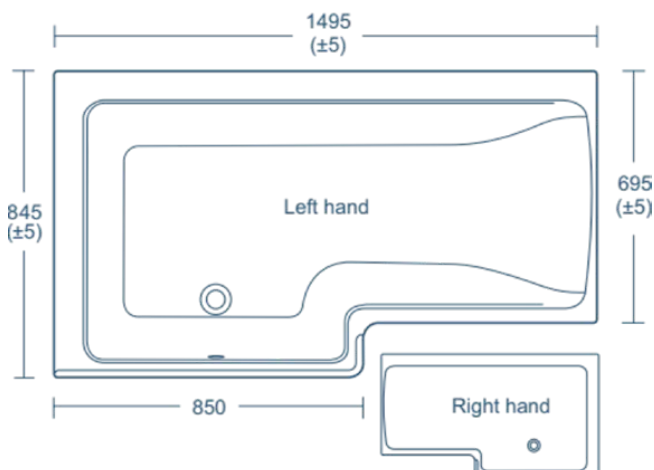

CONCEPT SPACE

E049501

CONCEPT SPACE | Special shaped bath 1490x840 mm in white glossy finish, no tap hole, with overflow, no waste | Detergent resistant, Light resistant

Image & drawing

General information

Product type:	Bath tubs
Sub product type:	Special shaped bath
Brand:	Ideal Standard
Suite name:	CONCEPT SPACE
Designer:	Ideal Standard
Colour:	01 - White Glossy
Surface finish effect:	glossy
Width (mm):	1490
Length / Projection (mm):	840 - 850
Length / Projection (mm):	690 - 850
Net weight (kg):	25.00
EAN code:	5017830450788

Amount of handles:	0
Amount of tap holes:	0
Amount of usage locations:	1
Bath panel(s) included:	No
Colour code:	01
Colour description:	white glossy
Corner model:	No
Drilled hole for handle optional:	No
Drilled hole for tap optional:	No
Integrated arm supports:	No
Legs adjustable:	Yes
Location of waste hole:	Foot end
Material:	Plastic
Material quality:	Acrylic
Overflow visible:	Yes
PVD technology:	No