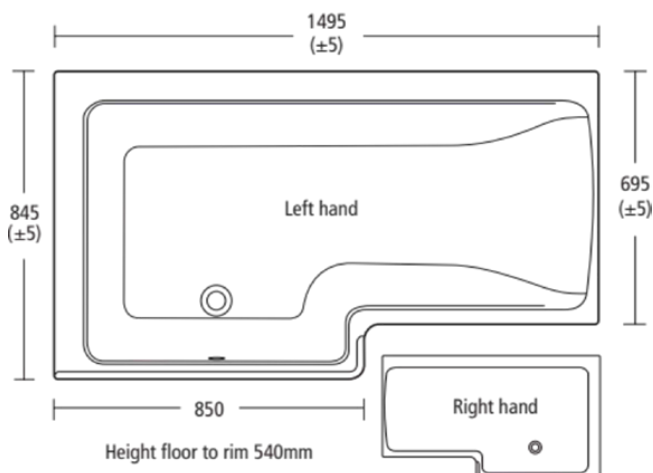

CONCEPT SPACE

E049401

CONCEPT SPACE | Special shaped bath 1490x690 mm in white glossy finish, no tap hole, with overflow, no waste | Detergent resistant, Light resistant

Image & drawing

General information

Product type:	Bath tubs
Sub product type:	Special shaped bath
Brand:	Ideal Standard
Suite name:	CONCEPT SPACE
Designer:	Ideal Standard
Colour:	01 - White Glossy
Surface finish effect:	glossy
Width (mm):	1490
Length / Projection (mm):	690 - 700
Length / Projection (mm):	840 - 700
Net weight (kg):	25.00
EAN code:	5017830450771

Amount of handles:	0
Amount of tap holes:	0
Amount of usage locations:	1
Bath panel(s) included:	No
Colour code:	01
Colour description:	white glossy
Corner model:	No
Drilled hole for handle optional:	No
Drilled hole for tap optional:	No
Integrated arm supports:	No
Legs adjustable:	Yes
Location of waste hole:	Centre
Material:	Plastic
Material quality:	Acrylic
Overflow visible:	Yes
PVD technology:	No