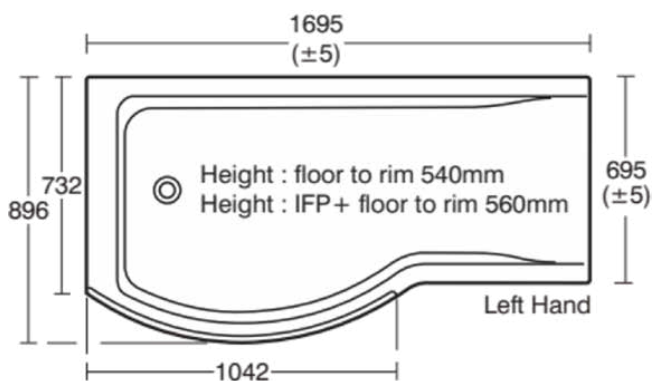

## E731601

CONCEPT | Special shaped bath 1690x690 mm in white glossy finish, no tap hole, with overflow, no waste | Detergent resistant, Light resistant

### General information

Product type:	Bath tubs
Sub product type:	Special shaped bath
Brand:	Ideal Standard
Suite name:	CONCEPT
Designer:	Ideal Standard
Colour:	01 - White Glossy
Surface finish effect:	glossy
Width (mm):	1690
Length / Projection (mm):	690 - 700
Length / Projection (mm):	896 - 700
Net weight (kg):	21.07
EAN code:	5017830444312