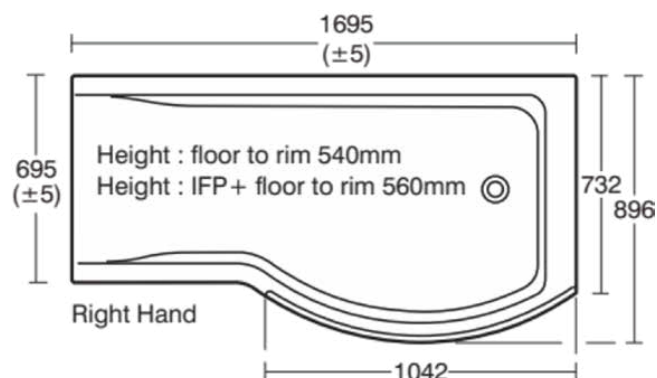

## E731501

CONCEPT | Special shaped bath 1690x690 mm in white glossy finish, no tap hole, with overflow, no waste | Detergent resistant, Light resistant

### General information

Product type:	Bath tubs
Sub product type:	Special shaped bath
Brand:	Ideal Standard
Suite name:	CONCEPT
Designer:	Ideal Standard
Colour:	01 - White Glossy
Surface finish effect:	glossy
Width (mm):	1690
Length / Projection (mm):	690 - 700
Length / Projection (mm):	896 - 700
Net weight (kg):	21.07
EAN code:	5017830444305