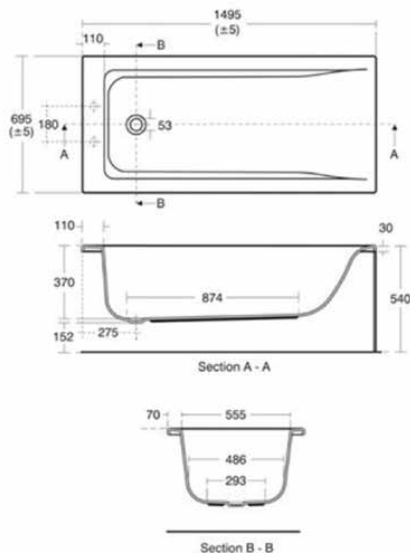

## E729701

CONCEPT | Regular bath 1490x690x540 mm in white glossy finish, 2 tap holes, with overflow, no waste | Detergent resistant, Light resistant

### General information

Product type:	Bath tubs
Sub product type:	Regular bath
Brand:	Ideal Standard
Suite name:	CONCEPT
Designer:	Ideal Standard
Colour:	01 - White Glossy
Surface finish effect:	glossy
Height (mm):	540
Width (mm):	1490
Length / Projection (mm):	690 - 700
Net weight (kg):	20.40
EAN code:	5017830394853

### Product specifications

Amount of handles:	0
Amount of tap holes:	2
Amount of usage locations:	1
Bath panel(s) included:	No
Colour code:	01
Colour description:	white glossy
Corner model:	No
Drilled hole for handle optional:	No
Integrated arm supports:	No
Legs adjustable:	Yes
Location of waste hole:	Foot end
Material:	Plastic
Material quality:	Acrylic
Overflow visible:	Yes
PVD technology:	No
Space-saving model:	Yes

## CONCEPT

E729701

CONCEPT | Regular bath 1490x690x540 mm in white glossy finish, 2 tap holes, with overflow, no waste | Detergent resistant, Light resistant