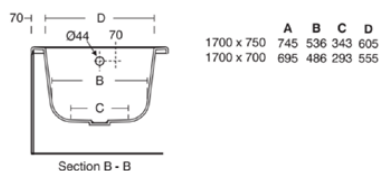

## E729201

CONCEPT | Regular bath 1690x690x390 mm in white glossy finish, no tap hole, with overflow, no waste | Detergent resistant, Light resistant

### General information

Product type:	Bath tubs
Sub product type:	Regular bath
Brand:	Ideal Standard
Suite name:	CONCEPT
Designer:	Ideal Standard
Colour:	01 - White Glossy
Surface finish effect:	glossy
Height (mm):	390
Width (mm):	1690
Length / Projection (mm):	690 - 700
Net weight (kg):	20.00
EAN code:	5017830394815