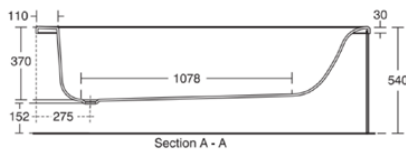

## E729201

CONCEPT | Regular bath 1690x690x390 mm in white glossy finish, no tap hole, with overflow, no waste | Detergent resistant, Light resistant

### General information

Product type:	Bath tubs
Sub product type:	Regular bath
Brand:	Ideal Standard
Suite name:	CONCEPT
Designer:	Ideal Standard
Colour:	01 - White Glossy
Surface finish effect:	glossy
Height (mm):	390
Width (mm):	1690
Length / Projection (mm):	690 - 700
Net weight (kg):	20.00
EAN code:	5017830394815