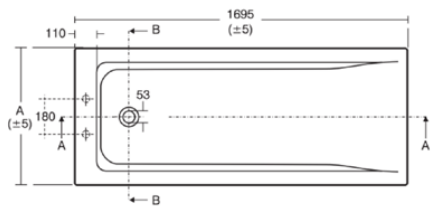

## E729201

CONCEPT | Regular bath 1690x690x390 mm in white glossy finish, no tap hole, with overflow, no waste | Detergent resistant, Light resistant

### General information

Product type:	Bath tubs
Sub product type:	Regular bath
Brand:	Ideal Standard
Suite name:	CONCEPT
Designer:	Ideal Standard
Colour:	01 - White Glossy
Surface finish effect:	glossy
Height (mm):	390
Width (mm):	1690
Length / Projection (mm):	690 - 700
Net weight (kg):	20.00
EAN code:	5017830394815