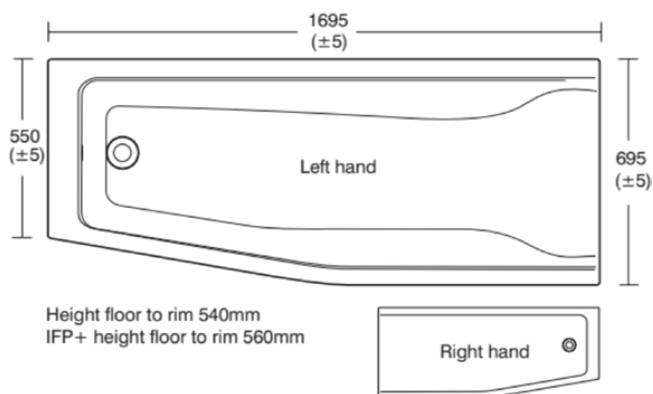

## CONCEPT SPACE

## E049901

CONCEPT SPACE | Special shaped bath 1690x545x522 mm in white glossy finish, no tap hole, with overflow, no waste | Detergent resistant, Light resistant

### General information

Product type:	Bath tubs
Sub product type:	Special shaped bath
Brand:	Ideal Standard
Suite name:	CONCEPT SPACE
Designer:	Ideal Standard
Colour:	01 - White Glossy
Surface finish effect:	glossy
Height (mm):	522
Width (mm):	1690
Length / Projection (mm):	545 - 555
Length / Projection (mm):	690 - 555
Net weight (kg):	21.07
EAN code:	5017830450849