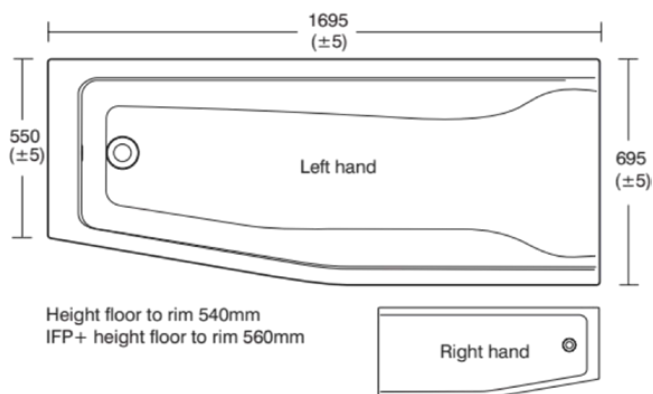

CONCEPT SPACE

E049801

CONCEPT SPACE | Special shaped bath 1690x690x522 mm in white glossy finish, no tap hole, with overflow, no waste | Detergent resistant, Light resistant

Image & drawing

General information

Product type:	Bath tubs
Sub product type:	Special shaped bath
Brand:	Ideal Standard
Suite name:	CONCEPT SPACE
Designer:	Ideal Standard
Colour:	01 - White Glossy
Surface finish effect:	glossy
Height (mm):	522
Width (mm):	1690
Length / Projection (mm):	690 - 700
Length / Projection (mm):	545 - 700
Net weight (kg):	21.07
EAN code:	5017830450832

Amount of handles:	0
Amount of tap holes:	0
Amount of usage locations:	1
Bath panel(s) included:	No
Colour code:	01
Colour description:	white glossy
Corner model:	No
Drilled hole for handle optional:	No
Drilled hole for tap optional:	No
Integrated arm supports:	No
Legs adjustable:	Yes
Location of waste hole:	Foot end
Material:	Plastic
Material quality:	Acrylic

CONCEPT SPACE

E049801

CONCEPT SPACE | Special shaped bath 1690x690x522 mm in white glossy finish, no tap hole, with overflow, no waste | Detergent resistant, Light resistant

Product specifications

Overflow visible:	Yes
PVD technology:	No
Space-saving model:	Yes
Surface finish effect:	glossy
Type of model:	Right
With antislip facility:	No
With waste hole cover:	No
With drilled tap hole(s):	No
With handle(s):	No
With legs:	Yes
With overflow:	Yes
With polystyrene support:	No
With waste- and overflow set:	No
Semi-detached:	No