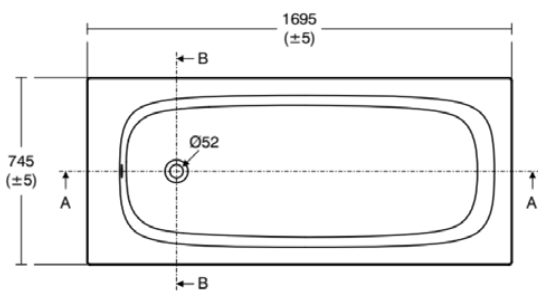

I.LIFE

T477301

I.LIFE | Regular bath 1695x745x540 mm in white glossy finish, no tap hole, with overflow, no waste | Detergent resistant, Light resistant

Image & drawing

Section A - A

Section B - B

General information

Product type:	Bath tubs
Sub product type:	Regular bath
Brand:	Ideal Standard
Suite name:	I.LIFE
Designer:	Palomba Serafini Associati
Colour:	01 - White Glossy
Surface finish effect:	glossy
Height (mm):	540
Width (mm):	1695
Length / Projection (mm):	745
Net weight (kg):	20.00
EAN code:	8014140488491

Amount of handles:	0
Amount of tap holes:	0
Amount of usage locations:	1
Bath panel(s) included:	No
Colour code:	01
Colour description:	white glossy
Corner model:	No
Drilled hole for handle optional:	No
Drilled hole for tap optional:	No
Integrated arm supports:	No
Legs adjustable:	Yes
Location of waste hole:	Foot end
Material:	Plastic
Material quality:	Acrylic
Overflow visible:	Yes
PVD technology:	No
Surface finish effect:	glossy
With antislip facility:	No
With waste hole cover:	No
With drilled tap hole(s):	No

I.LIFE

T477301

I.LIFE | Regular bath 1695x745x540 mm in white glossy finish, no tap hole, with overflow, no waste | Detergent resistant, Light resistant

Product specifications

With handle(s):	No
With legs:	Yes
With overflow:	Yes
With polystyrene support:	No
With waste- and overflow set:	No
Semi-detached:	No