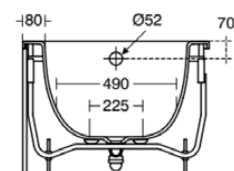

I.LIFE

T477301

I.LIFE | Regular bath 1695x745x540 mm in white glossy finish, no tap hole, with overflow, no waste | Detergent resistant, Light resistant

Image & drawing

Section A - A

Section B - B

General information

Product type:	Bath tubs
Sub product type:	Regular bath
Brand:	Ideal Standard
Suite name:	I.LIFE
Designer:	Palomba Serafini Associati
Colour:	01 - White Glossy
Surface finish effect:	glossy
Height (mm):	540
Width (mm):	1695
Length / Projection (mm):	745
Net weight (kg):	20.00
EAN code:	8014140488491

Amount of handles:	0
Amount of tap holes:	0
Amount of usage locations:	1
Bath panel(s) included:	No
Colour code:	01
Colour description:	white glossy
Corner model:	No
Drilled hole for handle optional:	No
Drilled hole for tap optional:	No
Integrated arm supports:	No
Legs adjustable:	Yes
Location of waste hole:	Foot end
Material:	Plastic
Material quality:	Acrylic
Overflow visible:	Yes
PVD technology:	No
Surface finish effect:	glossy
With antislip facility:	No
With waste hole cover:	No
With drilled tap hole(s):	No

I.LIFE

T477301

I.LIFE | Regular bath 1695x745x540 mm in white glossy finish, no tap hole, with overflow, no waste | Detergent resistant, Light resistant

Product specifications

With handle(s):	No
With legs:	Yes
With overflow:	Yes
With polystyrene support:	No
With waste- and overflow set:	No
Semi-detached:	No