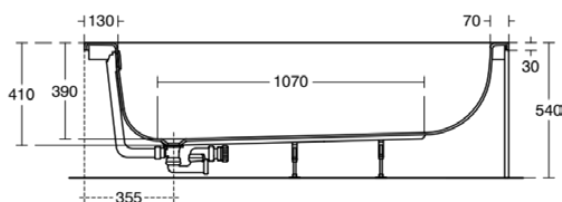

I.LIFE

T477301

I.LIFE | Regular bath 1695x745x540 mm in white glossy finish, no tap hole, with overflow, no waste | Detergent resistant, Light resistant

Image & drawing

Section A - A

Section B - B

General information

Product type:	Bath tubs
Sub product type:	Regular bath
Brand:	Ideal Standard
Suite name:	I.LIFE
Designer:	Palomba Serafini Associati
Colour:	01 - White Glossy
Surface finish effect:	glossy
Height (mm):	540
Width (mm):	1695
Length / Projection (mm):	745
Net weight (kg):	20.00
EAN code:	8014140488491

Amount of handles:	0
Amount of tap holes:	0
Amount of usage locations:	1
Bath panel(s) included:	No
Colour code:	01
Colour description:	white glossy
Corner model:	No
Drilled hole for handle optional:	No
Drilled hole for tap optional:	No
Integrated arm supports:	No
Legs adjustable:	Yes
Location of waste hole:	Foot end
Material:	Plastic
Material quality:	Acrylic
Overflow visible:	Yes
PVD technology:	No
Surface finish effect:	glossy
With antislip facility:	No
With waste hole cover:	No
With drilled tap hole(s):	No

I.LIFE

T477301

I.LIFE | Regular bath 1695x745x540 mm in white glossy finish, no tap hole, with overflow, no waste | Detergent resistant, Light resistant

Product specifications

With handle(s):	No
With legs:	Yes
With overflow:	Yes
With polystyrene support:	No
With waste- and overflow set:	No
Semi-detached:	No