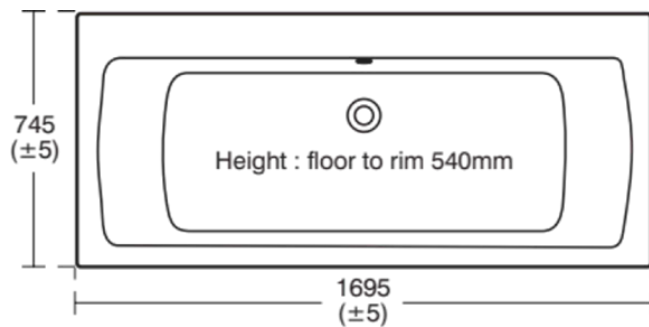

## E256601

TEMPO | Regular bath 1690x740x540 mm in white glossy finish, no tap hole, with overflow, no waste | Detergent resistant, Light resistant

### General information

Product type:	Bath tubs
Sub product type:	Regular bath
Brand:	Ideal Standard
Suite name:	TEMPO
Designer:	Ideal Standard
Colour:	01 - White Glossy
Surface finish effect:	glossy
Height (mm):	540
Width (mm):	1690
Length / Projection (mm):	740
Net weight (kg):	20.00
EAN code:	5017830471493