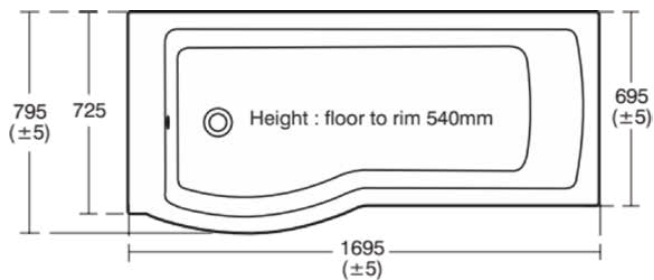

TEMPO

E256801

TEMPO | Special shaped bath 1690x790x540 mm in white glossy finish, no tap hole, with overflow, no waste

Image & drawing

General information

Product type:	Bath tubs
Sub product type:	Special shaped bath
Brand:	Ideal Standard
Suite name:	TEMPO
Designer:	Ideal Standard
Colour:	01 - White Glossy
Surface finish effect:	glossy
Height (mm):	540
Width (mm):	1690
Length / Projection (mm):	790 - 800
Length / Projection (mm):	690 - 800
Net weight (kg):	26.00
EAN code:	5017830471516

Consideration should be given to safe hot water delivery and the use of an appropriate temperature reduction device, see A5901AA or Part G for guidance. One taphole fittings require offsetting from the overflow. Check positioning and compatibility before specifying. Dedicated front panel and bath screen are unhandled. To be used with E2571EO Tempo Arc shower bath screen.

Downloads

- [Installation Guide](#)

Product standard & certifications

Additional standards:	EN 14516
DoP classification:	CL1+CL2CA-DA

Product specifications

Amount of handles:	0
Amount of tap holes:	0
Amount of usage locations:	1
Bath panel(s) included:	No
Colour code:	01
Colour description:	white glossy
Corner model:	No
Drilled hole for handle optional:	No
Drilled hole for tap optional:	No
Integrated arm supports:	No
Legs adjustable:	Yes
Location of waste hole:	Foot end
Material:	Plastic
Material quality:	Idealform Plus
Overflow visible:	Yes
PVD technology:	No
Space-saving model:	Yes
Surface finish effect:	glossy

TEMPO

E256801

TEMPO | Special shaped bath 1690x790x540 mm in white glossy finish, no tap hole, with overflow, no waste

Product specifications

Type of model:	Right
With antislip facility:	No
With waste hole cover:	No
With drilled tap hole(s):	No
With handle(s):	No
With legs:	Yes
With overflow:	Yes
With polystyrene support:	No
With waste- and overflow set:	No
Mounting method:	Floor / built-in
Semi-detached:	No