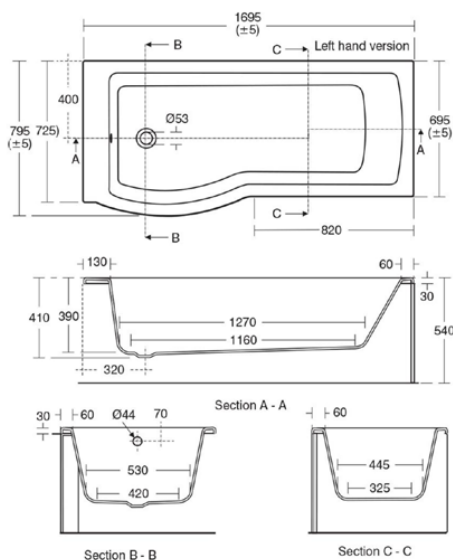

TEMPO

E256701

TEMPO | Special shaped bath 1690x690x540 mm in white glossy finish, no tap hole, with overflow, no waste

Image & drawing

General information

Product type:	Bath tubs
Sub product type:	Special shaped bath
Brand:	Ideal Standard
Suite name:	TEMPO
Designer:	Ideal Standard
Colour:	01 - White Glossy
Surface finish effect:	glossy
Height (mm):	540
Width (mm):	1690
Length / Projection (mm):	690 - 700
Length / Projection (mm):	790 - 700
Net weight (kg):	26.00
EAN code:	5017830471509

Consideration should be given to safe hot water delivery and the use of an appropriate temperature reduction device, see A5901AA or Part G for guidance. One taphole fittings require offsetting from the overflow. Check positioning and compatibility before specifying. Dedicated front panel and bath screen are unhandled. To be used with E2571EO Tempo Arc shower bath screen.

Downloads

- [Installation Guide](#)

Product standard & certifications

Additional standards:	EN 14516
DoP classification:	CL1+CL2CA-DA

Product specifications

Amount of handles:	0
Amount of tap holes:	0
Amount of usage locations:	1
Bath panel(s) included:	No
Colour code:	01
Colour description:	white glossy
Corner model:	No
Drilled hole for handle optional:	No
Drilled hole for tap optional:	No
Integrated arm supports:	No
Legs adjustable:	Yes
Location of waste hole:	Foot end
Material:	Plastic
Material quality:	Idealform Plus
Overflow visible:	Yes
PVD technology:	No
Space-saving model:	Yes
Surface finish effect:	glossy

TEMPO

E256701

TEMPO | Special shaped bath 1690x690x540 mm in white glossy finish, no tap hole, with overflow, no waste

Product specifications

Type of model:	Right
With antislip facility:	No
With waste hole cover:	No
With drilled tap hole(s):	No
With handle(s):	No
With legs:	Yes
With overflow:	Yes
With polystyrene support:	No
With waste- and overflow set:	No
Mounting method:	Floor / built-in
Semi-detached:	No