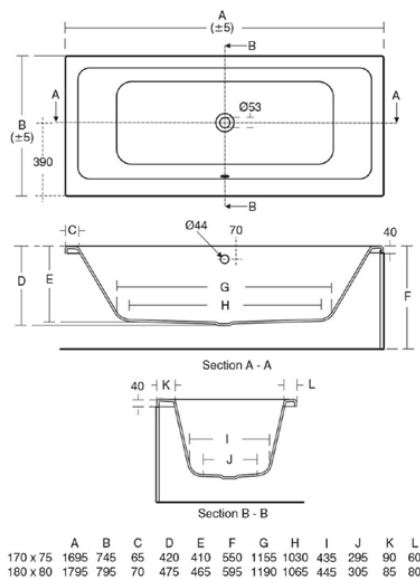

TEMPO

E258301

TEMPO | Regular bath 1690x740x560 mm in white glossy finish, no tap hole, with overflow, no waste

Image & drawing

General information

Product type:	Bath tubs
Sub product type:	Regular bath
Brand:	Ideal Standard
Suite name:	TEMPO
Designer:	Ideal Standard
Colour:	01 - White Glossy
Surface finish effect:	glossy
Height (mm):	560
Width (mm):	1690
Length / Projection (mm):	740 - 750
Net weight (kg):	22.00
EAN code:	5017830471646

Consideration should be given to safe hot water delivery and the use of an appropriate temperature reduction device see A5901AA or Part G for guidance. One tap hole fittings require offsetting from the overflow. Check positioning and compatibility before specifying

Downloads

- [Installation Guide](#)

Product standard & certifications

Additional standards:	EN 14516
DoP classification:	CL1+CL2CA-DA

Product specifications

Amount of handles:	0
Amount of tap holes:	0
Amount of usage locations:	2
Bath panel(s) included:	No
Colour code:	01
Colour description:	white glossy
Corner model:	No
Drilled hole for handle optional:	No
Drilled hole for tap optional:	No
Integrated arm supports:	No
Legs adjustable:	Yes
Location of waste hole:	Centre
Material:	Plastic
Material quality:	Idealform Plus
Overflow visible:	Yes
PVD technology:	No
Space-saving model:	No
Surface finish effect:	glossy
With antislip facility:	No
With waste hole cover:	No

TEMPO

E258301

TEMPO | Regular bath 1690x740x560 mm in white glossy finish, no tap hole, with overflow, no waste

Product specifications

With drilled tap hole(s):	No
With handle(s):	No
With legs:	Yes
With overflow:	Yes
With polystyrene support:	No
With waste- and overflow set:	No
Mounting method:	Floor / built-in
Semi-detached:	No