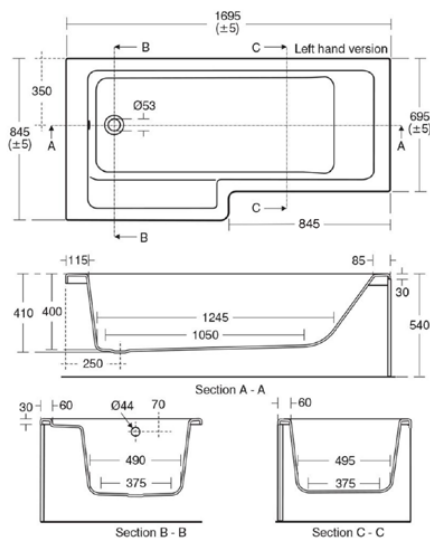

TEMPO

E259501

TEMPO | Special shaped bath 1690x840 mm in white glossy finish, no tap hole, with overflow, no waste

Image & drawing

General information

Product type:	Bath tubs
Sub product type:	Special shaped bath
Brand:	Ideal Standard
Suite name:	TEMPO
Designer:	Ideal Standard
Colour:	01 - White Glossy
Surface finish effect:	glossy
Width (mm):	1690
Length / Projection (mm):	840 - 850
Length / Projection (mm):	690 - 850
Net weight (kg):	26.00
EAN code:	5017830471752

Consideration should be given to safe hot water delivery and the use of an appropriate temperature reduction device, see A5901AA or Part G for guidance. One taphole fittings require offsetting from the overflow. Check positioning and compatibility before specifying. Dedicated front panel and bath screen are unhanded.

Downloads

- [Installation Guide](#)

Product standard & certifications

Additional standards:	EN 14516
DoP classification:	CL1+CL2CA-DA

Product specifications

Amount of handles:	0
Amount of tap holes:	0
Amount of usage locations:	1
Bath panel(s) included:	No
Colour code:	01
Colour description:	white glossy
Corner model:	No
Drilled hole for handle optional:	No
Drilled hole for tap optional:	No
Integrated arm supports:	No
Legs adjustable:	Yes
Location of waste hole:	Foot end
Material:	Plastic
Material quality:	Idealform Plus
Overflow visible:	Yes
PVD technology:	No
Space-saving model:	Yes
Surface finish effect:	glossy
Type of model:	Left
With antislip facility:	No

TEMPO

E259501

TEMPO | Special shaped bath 1690x840 mm in white glossy finish, no tap hole, with overflow, no waste

Product specifications

With waste hole cover:	No
With drilled tap hole(s):	No
With handle(s):	No
With legs:	Yes
With overflow:	Yes
With polystyrene support:	No
With waste- and overflow set:	No
Mounting method:	Floor / built-in
Semi-detached:	No