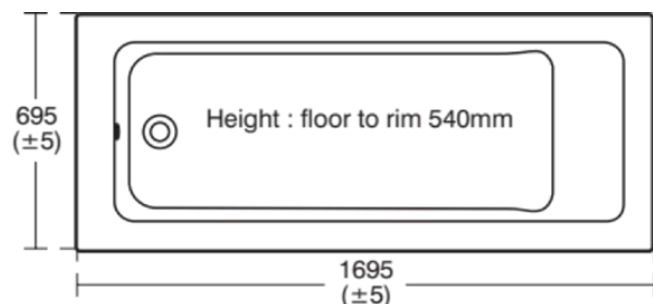

TEMPO

E258001

TEMPO | Regular bath 1690x690x540 mm in white glossy finish, no tap hole, with overflow, no waste

Image & drawing

General information

Product type:	Bath tubs
Sub product type:	Regular bath
Brand:	Ideal Standard
Suite name:	TEMPO
Designer:	Ideal Standard
Colour:	01 - White Glossy
Surface finish effect:	glossy
Height (mm):	540
Width (mm):	1690
Length / Projection (mm):	690 - 700
Net weight (kg):	22.00
EAN code:	5017830471615

Downloads

- [Installation Guide](#)

Product standard & certifications

Additional standards:	EN 14516
DoP classification:	CL1+CL2CA-DA

Product specifications

Amount of handles:	0
Amount of tap holes:	0
Amount of usage locations:	1
Bath panel(s) included:	No
Colour code:	01
Colour description:	white glossy
Corner model:	No
Drilled hole for handle optional:	No
Drilled hole for tap optional:	No
Integrated arm supports:	No
Legs adjustable:	Yes
Location of waste hole:	Foot end
Material:	Plastic
Material quality:	Idealform Plus
Overflow visible:	Yes
PVD technology:	No
Space-saving model:	No
Surface finish effect:	glossy
With antislip facility:	No
With waste hole cover:	No

TEMPO

E258001

TEMPO | Regular bath 1690x690x540 mm in white glossy finish, no tap hole, with overflow, no waste

Product specifications

With drilled tap hole(s):	No
With handle(s):	No
With legs:	Yes
With overflow:	Yes
With polystyrene support:	No
With waste- and overflow set:	No
Mounting method:	Floor / built-in
Semi-detached:	No