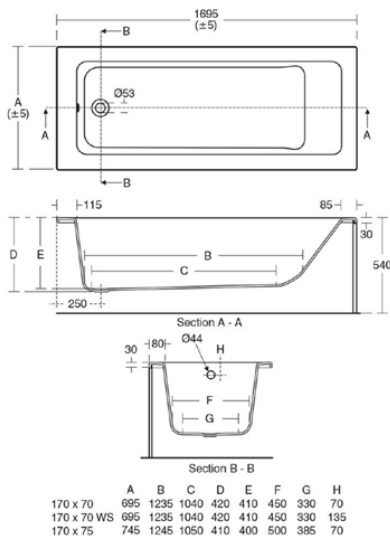

# E258101

TEMPO | Regular bath 1690x690x540 mm in white glossy finish, no tap hole, with overflow, no waste

## General information

|                           |                   |
|---------------------------|-------------------|
| Product type:             | Bath tubs         |
| Sub product type:         | Regular bath      |
| Brand:                    | Ideal Standard    |
| Suite name:               | TEMPO             |
| Designer:                 | Ideal Standard    |
| Colour:                   | 01 - White Glossy |
| Surface finish effect:    | glossy            |
| Height (mm):              | 540               |
| Width (mm):               | 1690              |
| Length / Projection (mm): | 690 - 700         |
| Net weight (kg):          | 22.00             |
| EAN code:                 | 5017830471622     |

## TEMPO

**E258101**

TEMPO | Regular bath 1690x690x540 mm in white glossy finish, no tap hole, with overflow, no waste