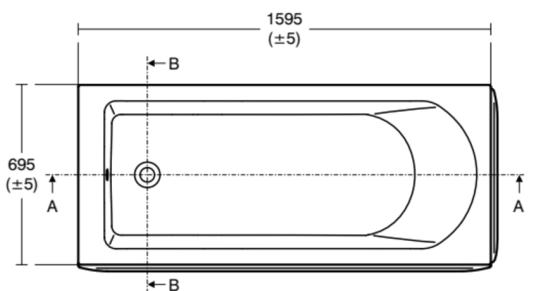

MULTI SUITES - SPARE PARTS

T000101

MULTI SUITES - SPARE PARTS | Regular bath 1590x690x410 mm in white glossy finish, no tap hole, with overflow, no waste | Detergent resistant, Light resistant

Image & drawing

Section A - A

Section B - B

General information

Product type:	Bath tubs
Sub product type:	Regular bath
Brand:	Ideal Standard
Suite name:	MULTI SUITES - SPARE PARTS
Designer:	Ideal Standard
Colour:	01 - White Glossy
Surface finish effect:	glossy
Height (mm):	410
Width (mm):	1590
Length / Projection (mm):	690 - 700
Net weight (kg):	20.50
EAN code:	5017830518488

Amount of handles:	0
Amount of tap holes:	0
Amount of usage locations:	1
Bath panel(s) included:	No
Colour code:	01
Colour description:	white glossy
Corner model:	No
Drilled hole for handle optional:	No
Drilled hole for tap optional:	No
Integrated arm supports:	No
Legs adjustable:	No
Location of waste hole:	Foot end
Material:	Plastic
Material quality:	Acrylic
Overflow visible:	Yes
PVD technology:	No