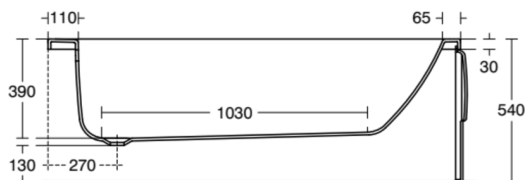

MULTI SUITES - SPARE PARTS

T000101

MULTI SUITES - SPARE PARTS | Regular bath 1590x690x410 mm in white glossy finish, no tap hole, with overflow, no waste | Detergent resistant, Light resistant

Image & drawing

Section A - A

Section B - B

General information

Product type:	Bath tubs
Sub product type:	Regular bath
Brand:	Ideal Standard
Suite name:	MULTI SUITES - SPARE PARTS
Designer:	Ideal Standard
Colour:	01 - White Glossy
Surface finish effect:	glossy
Height (mm):	410
Width (mm):	1590
Length / Projection (mm):	690 - 700
Net weight (kg):	20.50
EAN code:	5017830518488

Amount of handles:	0
Amount of tap holes:	0
Amount of usage locations:	1
Bath panel(s) included:	No
Colour code:	01
Colour description:	white glossy
Corner model:	No
Drilled hole for handle optional:	No
Drilled hole for tap optional:	No
Integrated arm supports:	No
Legs adjustable:	No
Location of waste hole:	Foot end
Material:	Plastic
Material quality:	Acrylic
Overflow visible:	Yes
PVD technology:	No