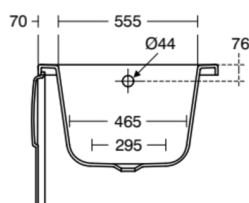

MULTI SUITES - SPARE PARTS

T000101

MULTI SUITES - SPARE PARTS | Regular bath 1590x690x410 mm in white glossy finish, no tap hole, with overflow, no waste | Detergent resistant, Light resistant

Image & drawing

Section A - A

Section B - B

General information

Product type:	Bath tubs
Sub product type:	Regular bath
Brand:	Ideal Standard
Suite name:	MULTI SUITES - SPARE PARTS
Designer:	Ideal Standard
Colour:	01 - White Glossy
Surface finish effect:	glossy
Height (mm):	410
Width (mm):	1590
Length / Projection (mm):	690 - 700
Net weight (kg):	20.50
EAN code:	5017830518488

Amount of handles:	0
Amount of tap holes:	0
Amount of usage locations:	1
Bath panel(s) included:	No
Colour code:	01
Colour description:	white glossy
Corner model:	No
Drilled hole for handle optional:	No
Drilled hole for tap optional:	No
Integrated arm supports:	No
Legs adjustable:	No
Location of waste hole:	Foot end
Material:	Plastic
Material quality:	Acrylic
Overflow visible:	Yes
PVD technology:	No