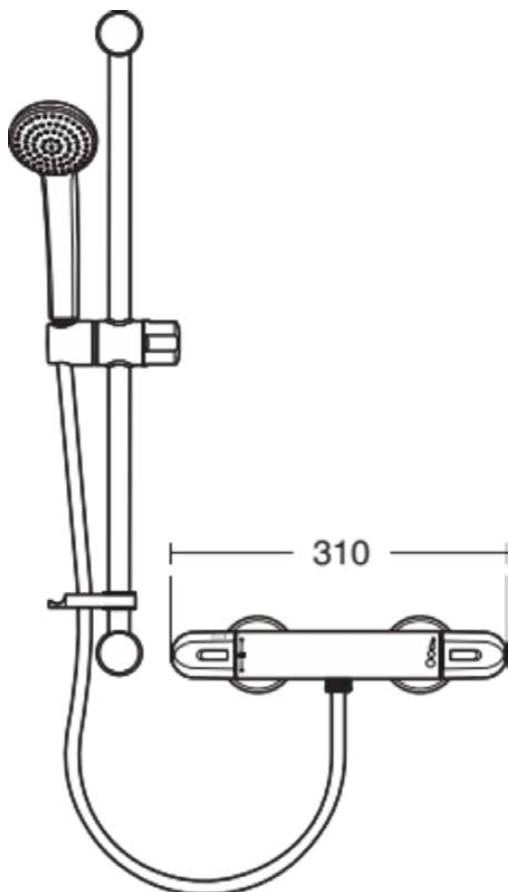

ALTO EV

A5985AA

ALTO EV | Exposed shower mixer 310x107x70 mm in chrome finish, 8 l/min (3 bar) |
Thermostatic function, Water & Energy savings, Safety stop, SmartShine

Image & drawing

General information

Product type:	Shower mixers
Sub product type:	Exposed shower mixer
Brand:	Ideal Standard
Suite name:	ALTO EV
Designer:	Ideal Standard
Colour:	AA - Chrome
Surface finish effect:	glossy
Height (mm):	70
Width (mm):	310
Length / Projection (mm):	107
Net weight (kg):	2.43
EAN code:	4015413329774

Inlets 15mm push fit connections. Flow rate 4 litres per minute at 0.1 bar

Included products

B9400AA:	IDEALRAIN Single function handspray 80x225 mm in chrome finish, 8 l/min (3 bar)
E4745AA:	TREVI Shower hose 1350 mm in chrome finish

Product specifications

Amount of escutcheon(s):	2
Amount of handles:	2
Colour code:	AA
Colour description:	chrome
Cool Body technology:	No
ON / OFF S-Connectors:	No
Flushing time adjustable:	No
Handle position:	Lateral
Material:	Metal
Material quality:	Brass

ALTO EV

A5985AA

ALTO EV | Exposed shower mixer 310x107x70 mm in chrome finish, 8 l/min (3 bar) |
Thermostatic function, Water & Energy savings, Safety stop, SmartShine

Product specifications

Max. flow rate at 3 bar (l):	8
Max. flow rate at 3 bar (l) for all outlets:	8
Max. flow rate at 3 bar (l) for spout:	8
Noise reduced S-Connectors:	No
PVD technology:	No
Shape of escutcheon(s):	Round
Shower hose connection thread:	G 1/2
SmartShine:	Yes
Surface cover:	chromium-plated
Surface finish effect:	glossy
Thermostatic:	Yes
Type of handle:	Rotary knob
Type of temperature control:	Thermostatic
With S-couplings:	No
With escutcheon(s):	Yes
With handle(s):	Yes
With handspray set:	No
With head shower:	No
With shower kit:	Yes
Mounting method:	Wall