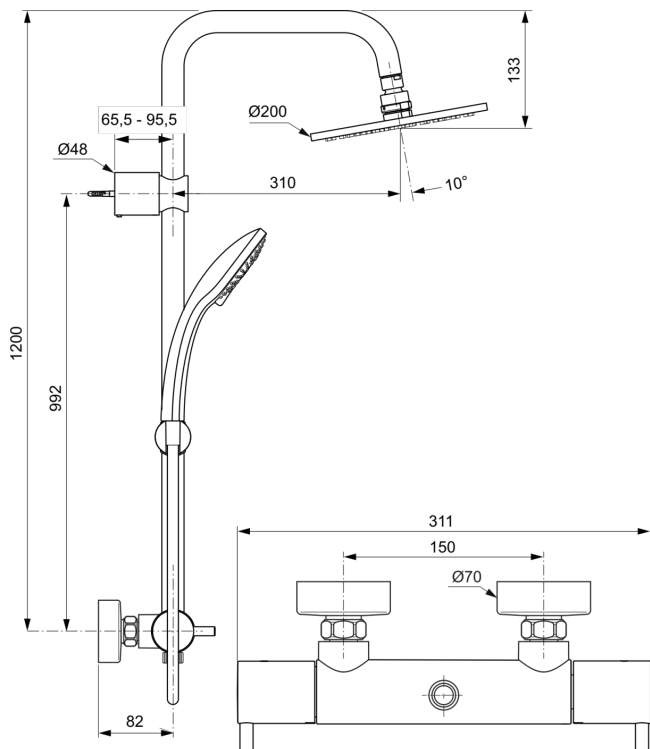

CERATHERM 100 NEW

A6290AA

CERATHERM 100 NEW | Exposed shower system 311x475.5x1200 mm in chrome finish, 11.0 l/min (3 bar) | Thermostatic function, Water & Energy savings

Image & drawing

General information

Product type:	Shower systems
Sub product type:	Exposed shower system
Brand:	Ideal Standard
Suite name:	CERATHERM 100 NEW
Designer:	Ideal Standard
Colour:	AA - Chrome
Surface finish effect:	glossy
Height (mm):	1200
Width (mm):	311
Length / Projection (mm):	475.5 - 505.5
Fixing method:	Coupling nut
Net weight (kg):	6.55
EAN code:	4015413333597

Removable 12 litre per minute eco flow regulator fitted in fixed head and 8 litre per minute regulator in the handspray.

Included products

B9403AA:	IDEALRAIN Multi function handspray 100x245.5 mm in chrome finish, 8 l/min (3 bar)
A963173NU:	SH HOSE 1 80 M G1/2 CP- TO USE BF175AA
B9442AA:	IDEALRAIN Overhead shower 200x50x200 mm in chrome finish, 12 l/min (3 bar)

Features

Thermostatic function

Water & Energy savings

Downloads

- [Declaration of Conformity](#)
- [Installation Guide](#)
- [Spare Parts List](#)

Product specifications

Adjustable fixing points:	No
Colour code:	AA
Colour description:	chrome
Cool Body technology:	No
Flushing time adjustable:	No
Handspray height adjustable:	Yes
Handle position:	Lateral
Headshower is depth-adjustable:	No
Material:	Metal
Max. flow rate at 3 bar (l):	11.0
Max. flow rate at 3 bar (l) for all outlets:	8/11