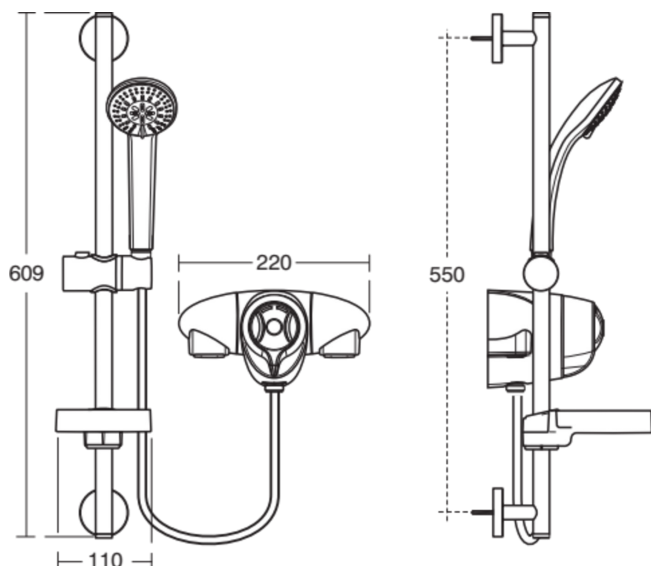

## A5783AA

TREVI CTV | Exposed shower mixer 220x132x112 mm in chrome finish, 8 l/min (3 bar) | SmartShine

### General information

Product type:	Shower mixers
Sub product type:	Exposed shower mixer
Brand:	Ideal Standard
Suite name:	TREVI CTV
Designer:	Ideal Standard
Colour:	AA - Chrome
Surface finish effect:	glossy
Height (mm):	112
Width (mm):	220
Length / Projection (mm):	132
Net weight (kg):	4.15
EAN code:	4015413328968

Removable 8 litre per minute eco flow regulator. Flow rate 5 litres per minute @ 0.1 bar. Pack includes a TMV3 approved shower valve A3101AA. Suitable for concealed or exposed rising or falling pipework at standard pipework centres of 150mm but is adjustable between 147mm to 155mm for ease of installation.

### Product specifications

Amount of handles:	1
Colour code:	AA
Colour description:	chrome
Cool Body technology:	No
ON / OFF S-Connectors:	No
Flushing time adjustable:	No
Handle position:	Front
Material:	Metal
Material quality:	Brass
Max. flow rate at 3 bar (l):	8
Max. flow rate at 3 bar (l) for all outlets:	8
Max. flow rate at 3 bar (l) for spout:	8
Noise reduced S-Connectors:	No
PVD technology:	No
Shape of escutcheon(s):	Round
Shower hose connection thread:	G 1/2
SmartShine:	Yes
Surface cover:	chromium-plated
Surface finish effect:	glossy