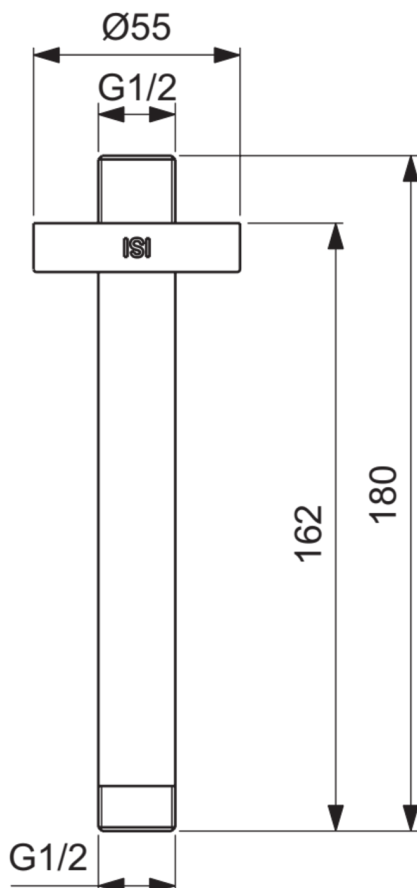

## B9446AA

IDEALRAIN | Overhead shower arm 55x55x180 mm in chrome finish

### General information

Product type:	Shower ancillaries
Sub product type:	Overhead shower arm
Brand:	Ideal Standard
Suite name:	IDEALRAIN
Colour:	AA - Chrome
Surface finish effect:	glossy
Height (mm):	180
Width (mm):	55
Length / Projection (mm):	55
Net weight (kg):	0.18
VVS:	736337914
EAN code:	3800861023937