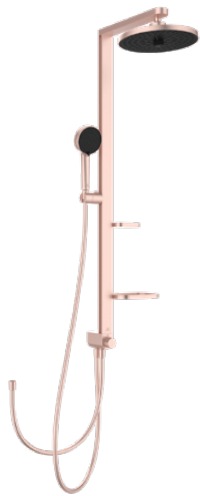

ALU+

BD585RO

Alu+ | Exposed shower system 338x501x1104 mm in rosé finish, 12.0 l/min (3 bar) | Multiple showering functions, WRAS, Core elements from Aluminum

Image & drawing

General information

Product type:	Shower systems
Sub product type:	Exposed shower system
Brand:	Ideal Standard
Suite name:	Alu+
Designer:	Palomba Serafini Associati
Colour:	RO - Rosé
Surface finish effect:	satin
Height (mm):	1104
Width (mm):	338
Length / Projection (mm):	501
Fixing method:	Fixing set
Net weight (kg):	6.18
EAN code:	3800861117421

Included products

BD581RO:	IDEALRAIN ALU+ | Overhead shower 260x91x260 mm in rosé finish, 12 l/min (3 bar)
BD580RO:	IDEALRAIN ALU+ | Multi function handspray 100x56x232 mm in rosé finish, 8 l/min (3 bar)
BE175RO:	IDEALRAIN | Shower hose 1750 mm in rosé finish
B961890RO:	Shower hose

Features

Multiple showering functions

WRAS

Core elements from Aluminum

Downloads

- [Declaration of Conformity](#)
- [Installation Guide](#)
- [Spare Parts List](#)

Product standard & certifications

WRAS certificate name:	2311916
ACS certificate name:	23 ACC LY 288

Product specifications

Adjustable fixing points:	Yes
Adjustable spray mode:	Yes
Amount of handles:	1
Amount of shower baskets:	2
Amount of spray modes:	2
Amount of towel bars:	0
Colour code:	RO