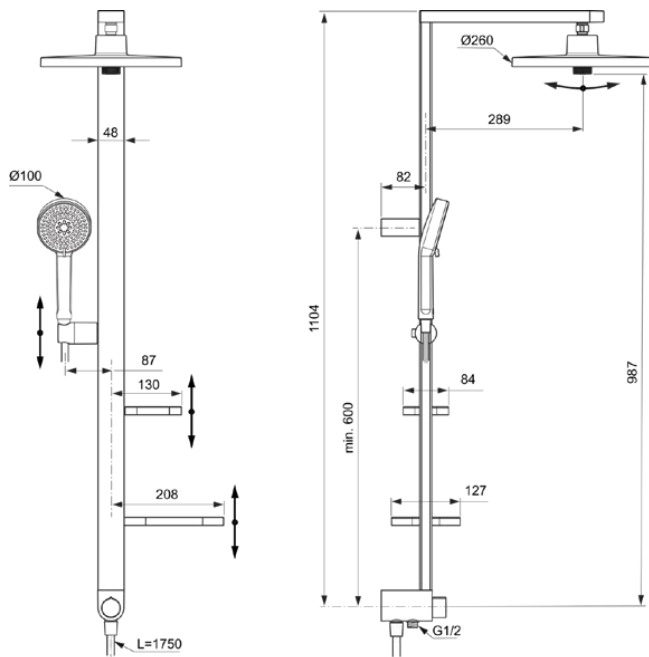

ALU+

BD585RO

Alu+ | Exposed shower system 338x501x1104 mm in rosé finish, 12.0 l/min (3 bar) | Multiple showering functions, WRAS, Core elements from Aluminum

Image & drawing

General information

Product type:	Shower systems
Sub product type:	Exposed shower system
Brand:	Ideal Standard
Suite name:	Alu+
Designer:	Palomba Serafini Associati
Colour:	RO - Rosé
Surface finish effect:	satin
Height (mm):	1104
Width (mm):	338
Length / Projection (mm):	501
Fixing method:	Fixing set
Net weight (kg):	6.18
EAN code:	3800861117421

Included products

BD581RO:	IDEALRAIN ALU+ Overhead shower 260x91x260 mm in rosé finish, 12 l/min (3 bar)
BD580RO:	IDEALRAIN ALU+ Multi function handspray 100x56x232 mm in rosé finish, 8 l/min (3 bar)
BE175RO:	IDEALRAIN Shower hose 1750 mm in rosé finish
B961890RO:	Shower hose