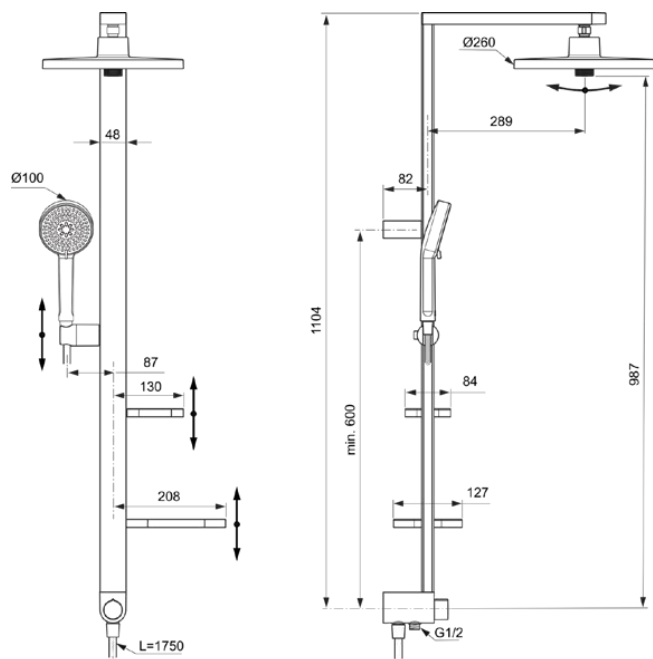

ALU+

BD585XG

Alu+ | Exposed shower system 338x501x1104 mm in matt black finish, 12.0 l/min (3 bar) | Multiple showering functions, WRAS, Core elements from Aluminum

Image & drawing

General information

Product type:	Shower systems
Sub product type:	Exposed shower system
Brand:	Ideal Standard
Suite name:	Alu+
Designer:	Palomba Serafini Associati
Colour:	XG - Matt Black
Surface finish effect:	matt
Height (mm):	1104
Width (mm):	338
Length / Projection (mm):	501
Fixing method:	Fixing set
Net weight (kg):	6.18
EAN code:	3800861117186

Included products

BD581XG:	IDEALRAIN ALU+ Overhead shower 260x91x260 mm in matt black finish, 12 l/min (3 bar)
BD580XG:	IDEALRAIN ALU+ Multi function handspray 100x56x232 mm in matt black finish, 8 l/min (3 bar)
BE175XG:	IDEALRAIN Shower hose 1750 mm in matt black finish
B961890XG:	Shower hose