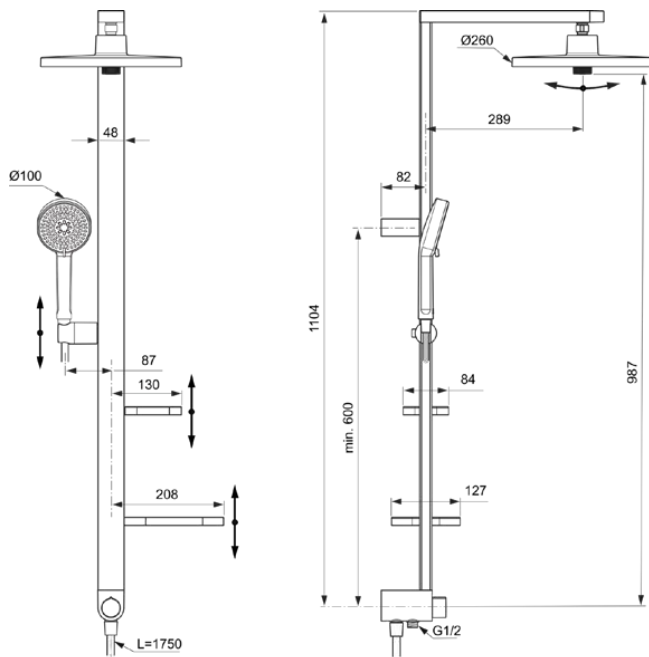

## BD585SI

Alu+ | Exposed shower system 338x501x1104 mm in silver finish, 12.0 l/min (3 bar) | Multiple showering functions, WRAS, Core elements from Aluminum

### General information

Product type:	Shower systems
Sub product type:	Exposed shower system
Brand:	Ideal Standard
Suite name:	Alu+
Designer:	Palomba Serafini Associati
Colour:	SI - Silver
Surface finish effect:	satin
Height (mm):	1104
Width (mm):	338
Length / Projection (mm):	501
Fixing method:	Fixing set
Net weight (kg):	6.18
EAN code:	3800861117308

### Product specifications

Colour description:	silver
Concealed fixing:	Yes
Cool Body technology:	No
Flushing time adjustable:	No
Handspray height adjustable:	Yes
Handle position:	Front
Headshower is depth-adjustable:	No
Material:	Metal
Material quality:	Aluminium
Max. flow rate at 3 bar (l):	12.0
Max. flow rate at 3 bar (l) for all outlets:	8/12
Max. flow rate at 3 bar (l) for handspray:	8
Max. flow rate at 3 bar (l) for headshower:	12
Max. operating pressure (bar):	10
Min. operating pressure (bar):	0.5
Noise reduced S-Connectors:	No
PVD technology:	No
Shower bar is vertically adjustable:	No
Shower hose connection thread:	G 1/2
Surface cover:	wet laquering
Surface finish effect:	satin
Type of handle:	Rotary knob
Type of spray mode(s):	Massage / Rain
Type of temperature control:	Manually operated
With S-couplings:	No
With check valve:	No
With decorative frame:	No
With diverter unit:	No
With handspray:	Yes
With handle(s):	Yes
With handspray set:	No
With head shower:	Yes
With lighting:	No
With soap dispenser:	No
With shelve(s):	No
With shower basket:	Yes
With shower hose:	Yes
With shower kit:	No
With side showers:	No
With sliding set:	Yes
With soap holder:	No
With sponge holder:	No