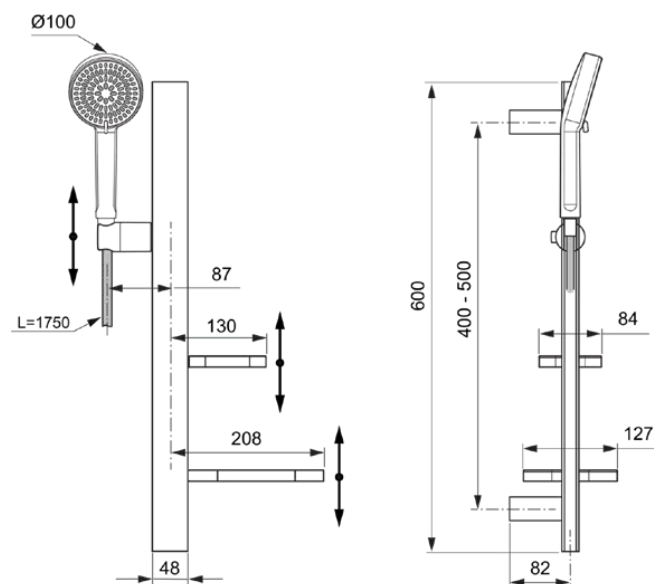

ALU+

BD586RO

Alu+ | Shower kit with rail 349x157x600 mm in rosé finish, 8 l/min (3 bar) | Multiple showering functions, WRAS, Core elements from Aluminum

Image & drawing

General information

Product type:	Shower kits
Sub product type:	Shower kit with rail
Brand:	Ideal Standard
Suite name:	Alu+
Designer:	Palomba Serafini Associati
Colour:	RO - Rosé
Surface finish effect:	satin
Height (mm):	600
Width (mm):	349
Length / Projection (mm):	157
Fixing method:	Fixing set
Net weight (kg):	2.56
EAN code:	3800861117438

Included products

BD580RO:	IDEALRAIN ALU+ Multi function handspray 100x56x232 mm in rosé finish, 8 l/min (3 bar)
BE175RO:	IDEALRAIN Shower hose 1750 mm in rosé finish

Features

Multiple showering functions

Product specifications

Adjustable fixing points:	Yes
Adjustable spray mode:	Yes
Amount of spray modes:	2
Amount of towel bars:	0
Colour code:	RO
Colour description:	rosé
Concealed fixing:	Yes
Handspray height adjustable:	Yes
Material:	Metal

ALU+

BD586RO

Alu+ | Shower kit with rail 349x157x600 mm in rosé finish, 8 l/min (3 bar) | Multiple showering functions, WRAS, Core elements from Aluminium

Product specifications

Material quality:	Aluminium
Max. flow rate at 3 bar (l):	8
Max. flow rate at 3 bar (l) for all outlets:	8
Max. flow rate at 3 bar (l) for handspray:	8
PVD technology:	No
Shower bar is vertically adjustable:	No
Surface cover:	wet laquering
Surface finish effect:	satin
Type of spray mode(s):	Massage / Rain
With S-couplings:	No
With decorative frame:	No
With handspray:	Yes
With handspray set:	No
With head shower:	No
With lighting:	No
With soap dispenser:	No
With shelve(s):	No
With shower basket:	Yes
With shower hose:	Yes
With shower kit:	No
With side showers:	No
With sliding set:	Yes
With soap holder:	No
With sponge holder:	No
With towel holder:	No
With tumbler:	No
With wall bracket:	No
With wall elbow:	No
Fixing material included:	Yes
Fixing method:	Fixing set
Mounting method:	Wall