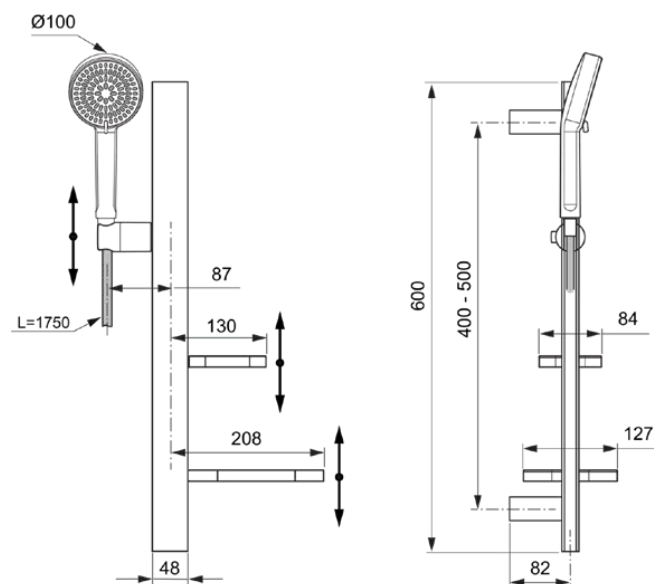

## BD586XG

Alu+ | Shower kit with rail 349x157x600 mm in matt black finish, 8 l/min (3 bar) | Multiple showering functions, WRAS, Core elements from Aluminum

### General information

Product type:	Shower kits
Sub product type:	Shower kit with rail
Brand:	Ideal Standard
Suite name:	Alu+
Designer:	Palomba Serafini Associati
Colour:	XG - Matt Black
Surface finish effect:	matt
Height (mm):	600
Width (mm):	349
Length / Projection (mm):	157
Fixing method:	Fixing set
Net weight (kg):	2.56
EAN code:	3800861117193

### Included products

BD580SI:	IDEALRAIN ALU+   Multi function handspray 100x56x232 mm in silver finish, 8 l/min (3 bar)
BE175SI:	IDEALRAIN   Shower hose 1750 mm in silver finish

#### Product specifications

Material quality:	Aluminium
Max. flow rate at 3 bar (l):	8
Max. flow rate at 3 bar (l) for all outlets:	8
Max. flow rate at 3 bar (l) for handspray:	8
PVD technology:	No
Shower bar is vertically adjustable:	No
Surface cover:	coated
Surface finish effect:	matt
Type of spray mode(s):	Massage / Rain
With S-couplings:	No
With decorative frame:	No
With handspray:	Yes
With handspray set:	No
With head shower:	No
With lighting:	No
With soap dispenser:	No
With shelve(s):	No
With shower basket:	Yes
With shower hose:	Yes
With shower kit:	No
With side showers:	No
With sliding set:	Yes
With soap holder:	No
With sponge holder:	No
With towel holder:	No
With tumbler:	No
With wall bracket:	No
With wall elbow:	No
Fixing material included:	Yes
Fixing method:	Fixing set
Mounting method:	Wall