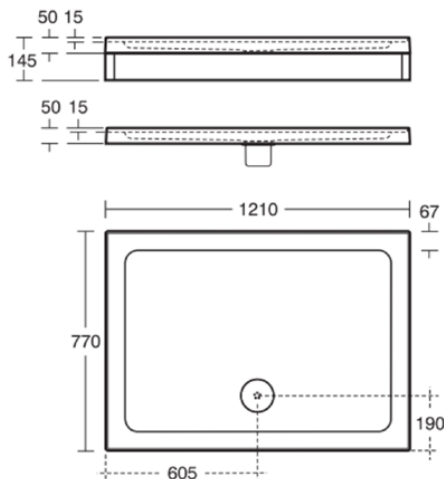

SIMPLICITY

L511801

SIMPLICITY | Rectangular shower tray 1210x770x50 mm in white glossy finish, with waste

Image & drawing

General information

Product type:	Shower trays
Sub product type:	Rectangular shower tray
Brand:	Ideal Standard
Suite name:	SIMPLICITY
Designer:	Ideal Standard
Colour:	01 - White Glossy
Surface finish effect:	glossy
Height (mm):	50
Width (mm):	1210
Length / Projection (mm):	770
Recommended leg set:	L6309
Net weight (kg):	32.90
EAN code:	5017830443551

Included products

L6307AA: IDEALITE | Waste set 90x90 mm in chrome finish

Downloads

- [Installation Guide](#)

Product standard & certifications

Additional standards: EN 14527

Product specifications

Bath panel(s) included:	No
Colour code:	01
Colour description:	white glossy
Corner model:	No
Dirt-resistant:	No
Grinded back side:	No
Grinded bottom side:	No
Disabled model:	No
Material:	Plastic
Material quality:	ABS capped
PVD technology:	No
Surface finish effect:	glossy
With antislip facility:	No
With waste hole cover:	Yes
With legs:	No
With polystyrene support:	No
With shower panel(s):	No
With tiled edge:	No
With waste set:	Yes
Mounting method:	Floor