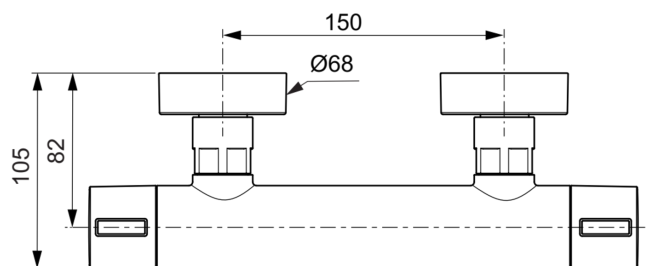

ALU⁺

BD578RO

Alu⁺ | Exposed shower mixer 292x105x72 mm in rosé finish | Thermostatic function, Water & Energy savings, Core elements from Aluminum

Image & drawing

General information

| | |
|---------------------------|----------------------------|
| Product type: | Shower mixers |
| Sub product type: | Exposed shower mixer |
| Brand: | Ideal Standard |
| Suite name: | Alu ⁺ |
| Designer: | Palomba Serafini Associati |
| Colour: | RO - Rosé |
| Surface finish effect: | satin |
| Height (mm): | 72 |
| Width (mm): | 292 |
| Length / Projection (mm): | 105 |
| Fixing method: | Coupling nut |
| Net weight (kg): | 6.23 |
| EAN code: | 3800861122807 |

Features

Thermostatic function

Water & Energy savings

Core elements from Aluminum

Downloads

- [Declaration of Conformity](#)
- [Installation Guide](#)
- [Spare Parts List](#)

Product specifications

| | |
|--------------------------------|---------------|
| Amount of escutcheon(s): | 2 |
| Amount of handles: | 2 |
| Colour code: | RO |
| Colour description: | rosé |
| Cool Body technology: | No |
| ON / OFF S-Connectors: | No |
| Flushing time adjustable: | No |
| Handle position: | Lateral |
| Material: | Metal |
| Material quality: | Aluminium |
| Noise reduced S-Connectors: | No |
| PVD technology: | No |
| Shape of escutcheon(s): | Round |
| Shower hose connection thread: | G 1/2 |
| Surface cover: | wet laquering |
| Surface finish effect: | satin |
| Type of handle: | Rotary knob |
| Type of temperature control: | Thermostatic |