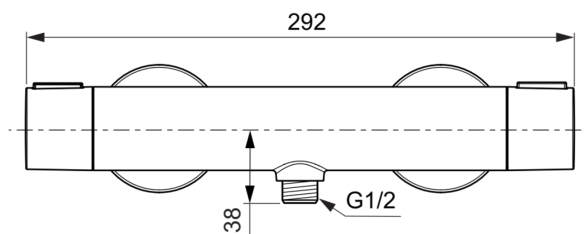

ALU⁺

BD578RO

Alu⁺ | Exposed shower mixer 292x105x72 mm in rosé finish | Thermostatic function, Water & Energy savings, Core elements from Aluminum

Image & drawing

General information

| | |
|---------------------------|----------------------------|
| Product type: | Shower mixers |
| Sub product type: | Exposed shower mixer |
| Brand: | Ideal Standard |
| Suite name: | Alu ⁺ |
| Designer: | Palomba Serafini Associati |
| Colour: | RO - Rosé |
| Surface finish effect: | satin |
| Height (mm): | 72 |
| Width (mm): | 292 |
| Length / Projection (mm): | 105 |
| Fixing method: | Coupling nut |
| Net weight (kg): | 6.23 |
| EAN code: | 3800861122807 |

Features

Thermostatic function

Water & Energy savings

Core elements from Aluminum

Downloads

- [Declaration of Conformity](#)
- [Installation Guide](#)
- [Spare Parts List](#)

Product specifications

| | |
|--------------------------------|---------------|
| Amount of escutcheon(s): | 2 |
| Amount of handles: | 2 |
| Colour code: | RO |
| Colour description: | rosé |
| Cool Body technology: | No |
| ON / OFF S-Connectors: | No |
| Flushing time adjustable: | No |
| Handle position: | Lateral |
| Material: | Metal |
| Material quality: | Aluminium |
| Noise reduced S-Connectors: | No |
| PVD technology: | No |
| Shape of escutcheon(s): | Round |
| Shower hose connection thread: | G 1/2 |
| Surface cover: | wet laquering |
| Surface finish effect: | satin |
| Type of handle: | Rotary knob |
| Type of temperature control: | Thermostatic |