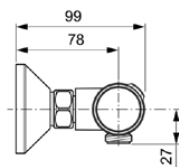

## A7202AA

CERATHERM T25 | Exposed shower mixer 315x99x70 mm in chrome finish, 22 l/min (3 bar) | Thermostatic function, Water & Energy savings, TMV2 approved, Safety stop, SmartShine

### General information

Product type:	Shower mixers
Sub product type:	Exposed shower mixer
Brand:	Ideal Standard
Suite name:	CERATHERM T25
Designer:	Ideal Standard
Colour:	AA - Chrome
Surface finish effect:	glossy
Height (mm):	70
Width (mm):	315
Length / Projection (mm):	99
Fixing method:	Coupling nut
Net weight (kg):	1.10
EAN code:	4015413345729