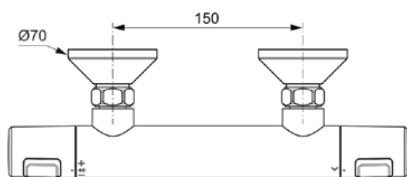

## A7202AA

CERATHERM T25 | Exposed shower mixer 315x99x70 mm in chrome finish, 22 l/min (3 bar) | Thermostatic function, Water & Energy savings, TMV2 approved, Safety stop, SmartShine

### General information

Product type:	Shower mixers
Sub product type:	Exposed shower mixer
Brand:	Ideal Standard
Suite name:	CERATHERM T25
Designer:	Ideal Standard
Colour:	AA - Chrome
Surface finish effect:	glossy
Height (mm):	70
Width (mm):	315
Length / Projection (mm):	99
Fixing method:	Coupling nut
Net weight (kg):	1.10
EAN code:	4015413345729