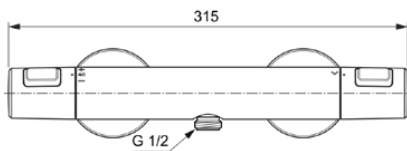

## A7202AA

CERATHERM T25 | Exposed shower mixer 315x99x70 mm in chrome finish, 22 l/min (3 bar) | Thermostatic function, Water & Energy savings, TMV2 approved, Safety stop, SmartShine

### General information

Product type:	Shower mixers
Sub product type:	Exposed shower mixer
Brand:	Ideal Standard
Suite name:	CERATHERM T25
Designer:	Ideal Standard
Colour:	AA - Chrome
Surface finish effect:	glossy
Height (mm):	70
Width (mm):	315
Length / Projection (mm):	99
Fixing method:	Coupling nut
Net weight (kg):	1.10
EAN code:	4015413345729