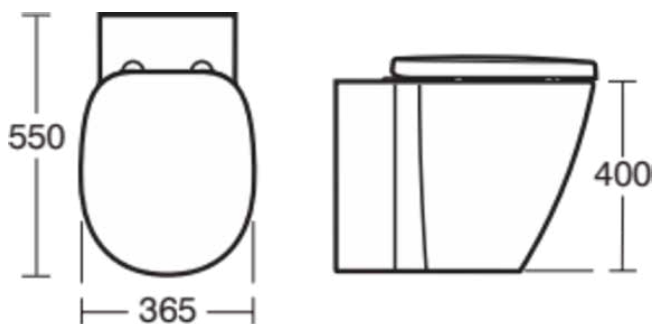

CONCEPT

E050901

CONCEPT | Back-to-wall bowl 370x550x400 mm in white glossy finish, CL1 full flush 4.5 - 6 l/min | CL1, CL2

Image & drawing

General information

Product type:	Toileting
Sub product type:	Back-to-wall bowl
Brand:	Ideal Standard
Suite name:	CONCEPT
Designer:	Studio Levien
Colour:	01 - White Glossy
Surface finish effect:	glossy
Height (mm):	400
Width (mm):	370
Length / Projection (mm):	550
Fixing method:	Fixing set
Net weight (kg):	27.70
EAN code:	5017830501602

Included products

TT0257919: Fixing set

Features

CL1	CL1: 4.5 - 6 l/min	CL2	CL2: 6 l/min
------------	--------------------	------------	--------------

Product standard & certifications

Additional standards:	EN 997
DoP classification:	CL1-6A/5A+CL2

Product specifications

CL1 full flush max. (l):	6
CL1 full flush min. (l):	4.5
CL2 full flush max. (l):	6
Children's model:	No
Colour code:	01
Colour description:	white glossy
Concealed fixing:	No
Disabled model:	No
Outlet visibility:	Concealed
PVD technology:	No
Raised model:	No
Surface finish effect:	glossy
Type of water supply:	Concealed
With bidet function:	No

CONCEPT

E050901

CONCEPT | Back-to-wall bowl 370x550x400 mm in white glossy finish, CL1 full flush 4.5 - 6 l/min | CL1, CL2

Product specifications

With hygienic recess / fixed toilet seat:	No
With stench extraction:	No
Fixing method:	Fixing set
Mounting method:	Floor