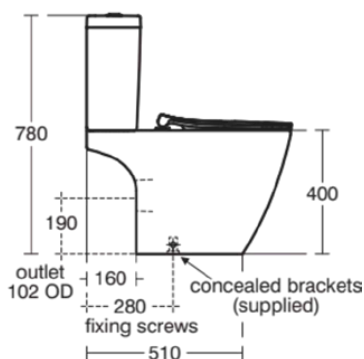

CONCEPT

E822901

CONCEPT | Close-coupled open bowl 370x665x400 mm in white glossy finish, horizontal outlet | AquaBlade

Image & drawing

General information

Product type:	Toileting
Sub product type:	Close-coupled open bowl
Brand:	Ideal Standard
Suite name:	CONCEPT
Designer:	Studio Levien
Colour:	01 - White Glossy
Surface finish effect:	glossy
Height (mm):	400
Width (mm):	370
Length / Projection (mm):	665
Fixing method:	Fixing set
Net weight (kg):	27.20
EAN code:	5017830501480

WC screwed to floor using concealed brackets (supplied) and cistern screwed to wall

Included products

TT0257919: Fixing set

Features

Downloads

- EPD

Product standard & certifications

Additional standards:	EN 997
DoP classification:	CL2

Product specifications

Children's model:	No
Colour code:	01
Colour description:	white glossy
Concealed fixing:	No
Type of flushing:	Washdown
Disabled model:	No
Material:	Ceramic
Material quality:	Vitreous china
Outlet location:	Middle
Outlet orientation:	Horizontal
Outlet visibility:	Concealed
PVD technology:	No
Position of water supply:	Top

CONCEPT

E822901

CONCEPT | Close-coupled open bowl 370x665x400 mm in white glossy finish, horizontal outlet | AquaBlade

Product specifications

Raised model:	No
Surface finish effect:	glossy
With bidet function:	No
With hygienic recess / fixed toilet seat:	No
With stench extraction:	No
Fixing method:	Fixing set
Mounting method:	Floor