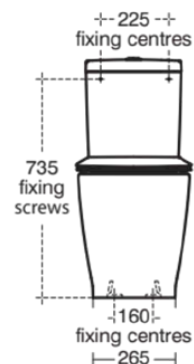

CONCEPT

E822901

CONCEPT | Close-coupled open bowl 370x665x400 mm in white glossy finish, horizontal outlet | AquaBlade

Image & drawing

General information

Product type:	Toileting
Sub product type:	Close-coupled open bowl
Brand:	Ideal Standard
Suite name:	CONCEPT
Designer:	Studio Levien
Colour:	01 - White Glossy
Surface finish effect:	glossy
Height (mm):	400
Width (mm):	370
Length / Projection (mm):	665
Fixing method:	Fixing set
Net weight (kg):	27.20
EAN code:	5017830501480

WC screwed to floor using concealed brackets (supplied) and cistern screwed to wall

Included products

TT0257919: Fixing set

Features

Downloads

- EPD

Product standard & certifications

Additional standards:	EN 997
DoP classification:	CL2

Product specifications

Children's model:	No
Colour code:	01
Colour description:	white glossy
Concealed fixing:	No
Type of flushing:	Washdown
Disabled model:	No
Material:	Ceramic
Material quality:	Vitreous china
Outlet location:	Middle
Outlet orientation:	Horizontal
Outlet visibility:	Concealed
PVD technology:	No
Position of water supply:	Top

CONCEPT

E822901

CONCEPT | Close-coupled open bowl 370x665x400 mm in white glossy finish, horizontal outlet | AquaBlade

Product specifications

Raised model:	No
Surface finish effect:	glossy
With bidet function:	No
With hygienic recess / fixed toilet seat:	No
With stench extraction:	No
Fixing method:	Fixing set
Mounting method:	Floor