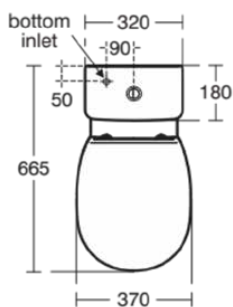

CONCEPT

E822901

CONCEPT | Close-coupled open bowl 370x665x400 mm in white glossy finish, horizontal outlet | AquaBlade

Image & drawing

General information

Product type:	Toileting
Sub product type:	Close-coupled open bowl
Brand:	Ideal Standard
Suite name:	CONCEPT
Designer:	Studio Levien
Colour:	01 - White Glossy
Surface finish effect:	glossy
Height (mm):	400
Width (mm):	370
Length / Projection (mm):	665
Fixing method:	Fixing set
Net weight (kg):	27.20
EAN code:	5017830501480

WC screwed to floor using concealed brackets (supplied) and cistern screwed to wall

Included products

TT0257919: Fixing set

Features

Downloads

- EPD

Product standard & certifications

Additional standards:	EN 997
DoP classification:	CL2

Product specifications

Children's model:	No
Colour code:	01
Colour description:	white glossy
Concealed fixing:	No
Type of flushing:	Washdown
Disabled model:	No
Material:	Ceramic
Material quality:	Vitreous china
Outlet location:	Middle
Outlet orientation:	Horizontal
Outlet visibility:	Concealed
PVD technology:	No
Position of water supply:	Top

CONCEPT

E822901

CONCEPT | Close-coupled open bowl 370x665x400 mm in white glossy finish, horizontal outlet | AquaBlade

Product specifications

Raised model:	No
Surface finish effect:	glossy
With bidet function:	No
With hygienic recess / fixed toilet seat:	No
With stench extraction:	No
Fixing method:	Fixing set
Mounting method:	Floor