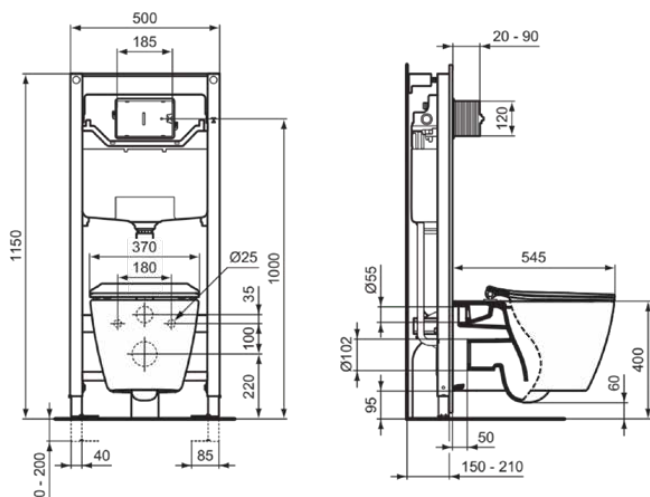

CONCEPT

E047301

CONCEPT | Wall-hung bowl 370x545x340 mm in white glossy finish, CL1 full flush 4.5 - 6 l/min, horizontal outlet | CL1, CL2, AquaBlade

Image & drawing

General information

Product type:	Toileting
Sub product type:	Wall-hung bowl
Brand:	Ideal Standard
Suite name:	CONCEPT
Designer:	Studio Levien
Colour:	01 - White Glossy
Surface finish effect:	glossy
Height (mm):	340
Width (mm):	370
Length / Projection (mm):	545
Fixing method:	Fixing bolts
Net weight (kg):	21.00
EAN code:	5017830501558

Fix the E0060 support brackets secured to floor within the duct and secure the WC with bolts (supplied) and hidden fixing set provided. Screw the bolts to the back wall. Can be used with Concept Space, Concept Air and Tempo furniture WC units. The WC bowl should not be installed with lever activated cistern fitted with a syphon. Oleas, Solea, Altes & Symfo are compatible with Prosys cisterns only. Please see flushplate section for full finish/colour options.

Features

 CL1	CL1: 4.5 - 6 l/min	 CL2	CL2: 6 l/min
	AquaBlade		

Product standard & certifications

Additional standards:	EN 997
DoP classification:	CL1-6A/5A+CL2

Product specifications

CL1 full flush max. (l):	6
CL1 full flush min. (l):	4.5
CL2 full flush max. (l):	6
Children's model:	No
Colour code:	01
Colour description:	white glossy
Concealed fixing:	Yes
Type of flushing:	Washdown
Disabled model:	No
Material:	Ceramic
Material quality:	Vitreous china
Outlet location:	Middle
Outlet orientation:	Horizontal

CONCEPT

E047301

CONCEPT | Wall-hung bowl 370x545x340 mm in white glossy finish, CL1 full flush 4.5 - 6 l/min, horizontal outlet | CL1, CL2, AquaBlade

Product specifications

Outlet visibility:	Concealed
PVD technology:	No
Position of water supply:	Rear
Raised model:	No
Surface finish effect:	glossy
Type of water supply:	Concealed
With bidet function:	No
With hygienic recess / fixed toilet seat:	No
With stench extraction:	No
Fixing method:	Fixing bolts
Mounting method:	Wall