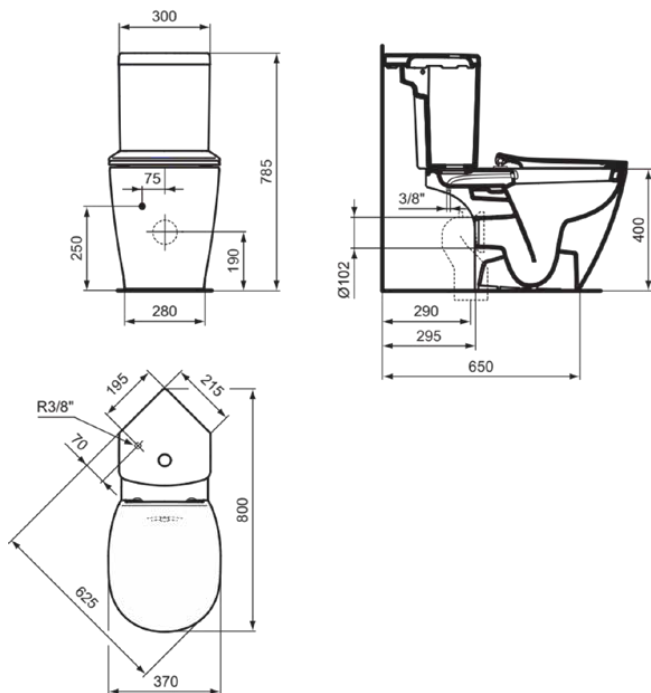

## CONCEPT

## E787101

CONCEPT | Close-coupled open bowl 360x660x400 mm in white glossy finish, horizontal outlet

### General information

|                           |                         |
|---------------------------|-------------------------|
| Product type:             | Toileting               |
| Sub product type:         | Close-coupled open bowl |
| Brand:                    | Ideal Standard          |
| Suite name:               | CONCEPT                 |
| Designer:                 | Studio Levien           |
| Colour:                   | 01 - White Glossy       |
| Surface finish effect:    | glossy                  |
| Height (mm):              | 400                     |
| Width (mm):               | 360                     |
| Length / Projection (mm): | 660                     |
| Fixing method:            | Fixing set              |
| Net weight (kg):          | 26.03                   |
| EAN code:                 | 5017830389118           |