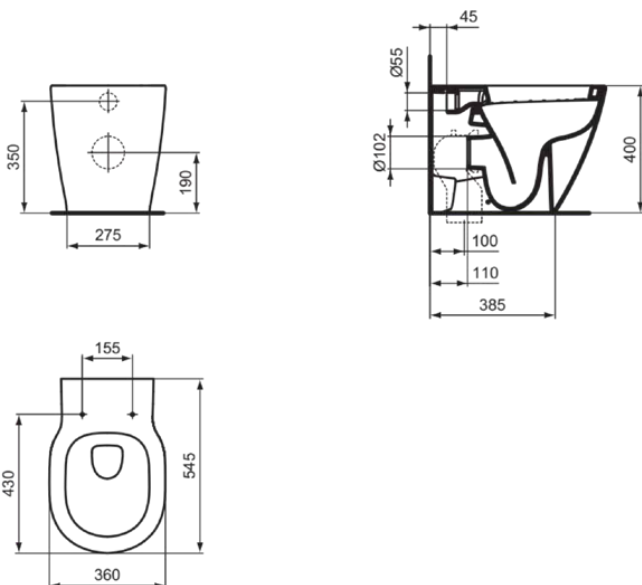

## CONCEPT

## E791601

CONCEPT | Back-to-wall bowl 360x545x400 mm in white glossy finish, CL1 full flush 5.9 - 6 l/min, horizontal outlet | CL1, CL2

### General information

Product type:	Toileting
Sub product type:	Back-to-wall bowl
Brand:	Ideal Standard
Suite name:	CONCEPT
Designer:	Studio Levien
Colour:	01 - White Glossy
Surface finish effect:	glossy
Height (mm):	400
Width (mm):	360
Length / Projection (mm):	545
Fixing method:	Fixing set
Net weight (kg):	25.35
EAN code:	5017830418641

## CONCEPT

**E791601**

CONCEPT | Back-to-wall bowl 360x545x400 mm in white glossy finish, CL1 full flush 5.9 - 6 l/min, horizontal outlet | CL1, CL2