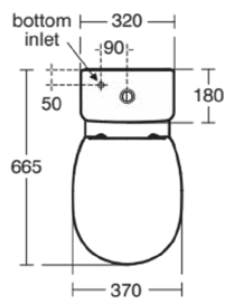

CONCEPT

E801101

CONCEPT | Close-coupled back-to-wall bowl 365x665x400 mm in white glossy finish, horizontal outlet

Image & drawing

General information

Product type:	Toileting
Sub product type:	Close-coupled back-to-wall bowl
Brand:	Ideal Standard
Suite name:	CONCEPT
Designer:	Studio Levien
Colour:	01 - White Glossy
Surface finish effect:	glossy
Height (mm):	400
Width (mm):	365
Length / Projection (mm):	665
Fixing method:	Fixing bolts
Net weight (kg):	29.85
EAN code:	5017830419686

WC screwed to floor and cistern screwed to wall. Joint to wall sealed with waterproof sealant (not supplied). Access to the water inlet isolation valve can be gained through the side access hole.

Downloads

- [EPD](#)

Product standard & certifications

Additional standards:	EN 997
DoP classification:	CL1-6-VR11+CL2

Product specifications

Children's model:	No
Colour code:	01
Colour description:	white glossy
Concealed fixing:	No
Type of flushing:	Washdown
Disabled model:	No
Material:	Ceramic
Material quality:	Vitreous china
Outlet location:	Middle
Outlet orientation:	Horizontal
Outlet visibility:	Concealed
PVD technology:	No
Position of water supply:	Top
Raised model:	No
Surface finish effect:	glossy
Type of water supply:	Visible
With bidet function:	No
With hygienic recess / fixed toilet seat:	No
With stench extraction:	No

CONCEPT

E801101

CONCEPT | Close-coupled back-to-wall bowl 365x665x400 mm in white glossy finish, horizontal outlet

Fixing method:	Fixing bolts
Mounting method:	Floor

Your local contact:

België • Belgique

Ideal Standard Produktions GmbH
Ikaroslaan 18
B-1930 Zaventem
☎ +32 2 325 66 00
✉ +32 2 325 66 01
www.idealstandard.be