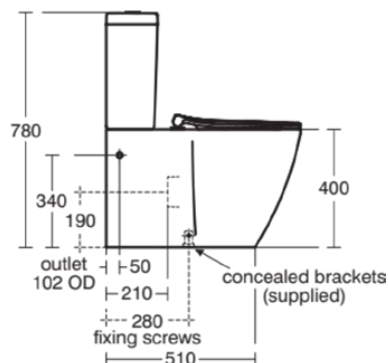

CONCEPT

E801101

CONCEPT | Close-coupled back-to-wall bowl 365x665x400 mm in white glossy finish, horizontal outlet

Image & drawing

General information

Product type:	Toileting
Sub product type:	Close-coupled back-to-wall bowl
Brand:	Ideal Standard
Suite name:	CONCEPT
Designer:	Studio Levien
Colour:	01 - White Glossy
Surface finish effect:	glossy
Height (mm):	400
Width (mm):	365
Length / Projection (mm):	665
Fixing method:	Fixing bolts
Net weight (kg):	29.85
EAN code:	5017830419686

WC screwed to floor and cistern screwed to wall. Joint to wall sealed with waterproof sealant (not supplied). Access to the water inlet isolation valve can be gained through the side access hole.

Downloads

- [EPD](#)

Product standard & certifications

Additional standards:	EN 997
DoP classification:	CL1-6-VR11+CL2

Product specifications

Children's model:	No
Colour code:	01
Colour description:	white glossy
Concealed fixing:	No
Type of flushing:	Washdown
Disabled model:	No
Material:	Ceramic
Material quality:	Vitreous china
Outlet location:	Middle
Outlet orientation:	Horizontal
Outlet visibility:	Concealed
PVD technology:	No
Position of water supply:	Top
Raised model:	No
Surface finish effect:	glossy
Type of water supply:	Visible
With bidet function:	No
With hygienic recess / fixed toilet seat:	No
With stench extraction:	No

CONCEPT

E801101

CONCEPT | Close-coupled back-to-wall bowl 365x665x400 mm in white glossy finish, horizontal outlet

Fixing method:	Fixing bolts
Mounting method:	Floor

Your local contact:

België • Belgique

Ideal Standard Produktions GmbH
Ikaroslaan 18
B-1930 Zaventem
☎ +32 2 325 66 00
✉ +32 2 325 66 01
www.idealstandard.be