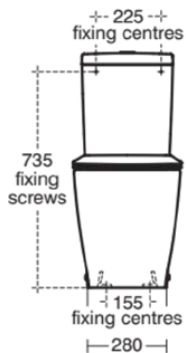

CONCEPT

E801101

CONCEPT | Close-coupled back-to-wall bowl 365x665x400 mm in white glossy finish, horizontal outlet

Image & drawing

General information

Product type:	Toileting
Sub product type:	Close-coupled back-to-wall bowl
Brand:	Ideal Standard
Suite name:	CONCEPT
Designer:	Studio Levien
Colour:	01 - White Glossy
Surface finish effect:	glossy
Height (mm):	400
Width (mm):	365
Length / Projection (mm):	665
Fixing method:	Fixing bolts
Net weight (kg):	29.85
EAN code:	5017830419686

WC screwed to floor and cistern screwed to wall. Joint to wall sealed with waterproof sealant (not supplied). Access to the water inlet isolation valve can be gained through the side access hole.

Downloads

- [EPD](#)

Product standard & certifications

Additional standards:	EN 997
DoP classification:	CL1-6-VR11+CL2

Product specifications

Children's model:	No
Colour code:	01
Colour description:	white glossy
Concealed fixing:	No
Type of flushing:	Washdown
Disabled model:	No
Material:	Ceramic
Material quality:	Vitreous china
Outlet location:	Middle
Outlet orientation:	Horizontal
Outlet visibility:	Concealed
PVD technology:	No
Position of water supply:	Top
Raised model:	No
Surface finish effect:	glossy
Type of water supply:	Visible
With bidet function:	No
With hygienic recess / fixed toilet seat:	No
With stench extraction:	No

CONCEPT

E801101

CONCEPT | Close-coupled back-to-wall bowl 365x665x400 mm in white glossy finish, horizontal outlet

Fixing method:	Fixing bolts
Mounting method:	Floor

Your local contact:

België • Belgique

Ideal Standard Produktions GmbH
Ikaroslaan 18
B-1930 Zaventem
☎ +32 2 325 66 00
✉ +32 2 325 66 01
www.idealstandard.be