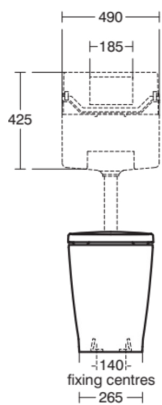

CONCEPT FREEDOM

E608801

CONCEPT FREEDOM | Back-to-wall bowl 365x550x510 mm in white glossy finish, CL1 full flush 4.5 - 6 l/min, horizontal outlet | CL1, CL2, DOC M compliant

Image & drawing

General information

Product type:	Toileting
Sub product type:	Back-to-wall bowl
Brand:	Ideal Standard
Suite name:	CONCEPT FREEDOM
Designer:	Studio Levien
Colour:	01 - White Glossy
Surface finish effect:	glossy
Height (mm):	510
Width (mm):	365
Length / Projection (mm):	550
Fixing method:	Fixing set
Net weight (kg):	32.70
EAN code:	5017830451716

CONCEPT FREEDOM

E608801

CONCEPT FREEDOM | Back-to-wall bowl 365x550x510 mm in white glossy finish, CL1 full flush 4.5 - 6 l/min, horizontal outlet | CL1, CL2, DOC M compliant

Product specifications

Outlet location:	Middle
Outlet orientation:	Horizontal
Outlet visibility:	Concealed
PVD technology:	No
Position of water supply:	Rear
Raised model:	Yes
Surface finish effect:	glossy
Type of water supply:	Concealed
With bidet function:	No
With hygienic recess / fixed toilet seat:	No
With stench extraction:	No
Fixing method:	Fixing set
Mounting method:	Floor