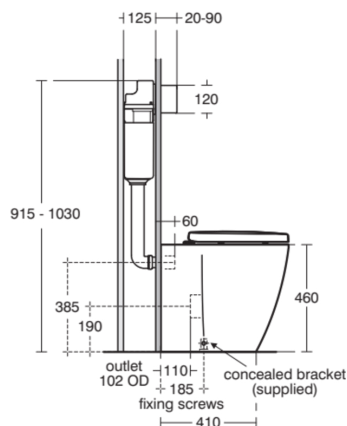

CONCEPT FREEDOM

E608801

CONCEPT FREEDOM | Back-to-wall bowl 365x550x510 mm in white glossy finish, CL1 full flush 4.5 - 6 l/min, horizontal outlet | CL1, CL2, DOC M compliant

Image & drawing

General information

Product type:	Toileting
Sub product type:	Back-to-wall bowl
Brand:	Ideal Standard
Suite name:	CONCEPT FREEDOM
Designer:	Studio Levien
Colour:	01 - White Glossy
Surface finish effect:	glossy
Height (mm):	510
Width (mm):	365
Length / Projection (mm):	550
Fixing method:	Fixing set
Net weight (kg):	32.70
EAN code:	5017830451716

Included products

TT0257919: Fixing set

Features

CL1	CL1: 4.5 - 6 l/min	CL2	CL2: 6 l/min
DOC M	DOC M compliant		

Product standard & certifications

Additional standards:	EN 997
DoP classification:	CL1-6AC/5A+CL2

CONCEPT FREEDOM

E608801

CONCEPT FREEDOM | Back-to-wall bowl 365x550x510 mm in white glossy finish, CL1 full flush 4.5 - 6 l/min, horizontal outlet | CL1, CL2, DOC M compliant

Product specifications

Outlet location:	Middle
Outlet orientation:	Horizontal
Outlet visibility:	Concealed
PVD technology:	No
Position of water supply:	Rear
Raised model:	Yes
Surface finish effect:	glossy
Type of water supply:	Concealed
With bidet function:	No
With hygienic recess / fixed toilet seat:	No
With stench extraction:	No
Fixing method:	Fixing set
Mounting method:	Floor