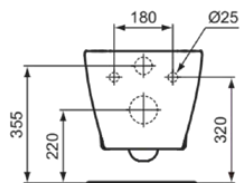

## E785001

CONCEPT | Wall-hung bowl 360x540x340 mm in white glossy finish, CL1 full flush 4.5 - 6 l/min, horizontal outlet | CL1, CL2, NF certified

### General information

Product type:	Toileting
Sub product type:	Wall-hung bowl
Brand:	Ideal Standard
Suite name:	CONCEPT
Designer:	Studio Levien
Colour:	01 - White Glossy
Surface finish effect:	glossy
Height (mm):	340
Width (mm):	360
Length / Projection (mm):	540
Fixing method:	Fixing bolts
Net weight (kg):	24.20
EAN code:	5017830389101