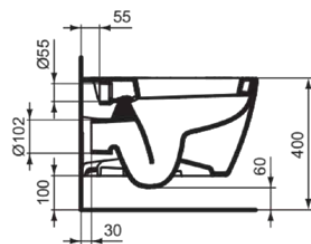

## E785001

CONCEPT | Wall-hung bowl 360x540x340 mm in white glossy finish, CL1 full flush 4.5 - 6 l/min, horizontal outlet | CL1, CL2, NF certified

### General information

Product type:	Toileting
Sub product type:	Wall-hung bowl
Brand:	Ideal Standard
Suite name:	CONCEPT
Designer:	Studio Levien
Colour:	01 - White Glossy
Surface finish effect:	glossy
Height (mm):	340
Width (mm):	360
Length / Projection (mm):	540
Fixing method:	Fixing bolts
Net weight (kg):	24.20
EAN code:	5017830389101