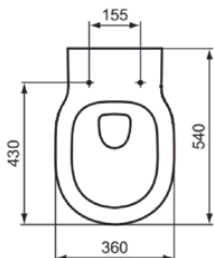

## E785001

CONCEPT | Wall-hung bowl 360x540x340 mm in white glossy finish, CL1 full flush 4.5 - 6 l/min, horizontal outlet | CL1, CL2, NF certified

### General information

Product type:	Toileting
Sub product type:	Wall-hung bowl
Brand:	Ideal Standard
Suite name:	CONCEPT
Designer:	Studio Levien
Colour:	01 - White Glossy
Surface finish effect:	glossy
Height (mm):	340
Width (mm):	360
Length / Projection (mm):	540
Fixing method:	Fixing bolts
Net weight (kg):	24.20
EAN code:	5017830389101

## CONCEPT

**E785001**

CONCEPT | Wall-hung bowl 360x540x340 mm in white glossy finish, CL1 full flush 4.5 - 6 l/min, horizontal outlet | CL1, CL2, NF certified