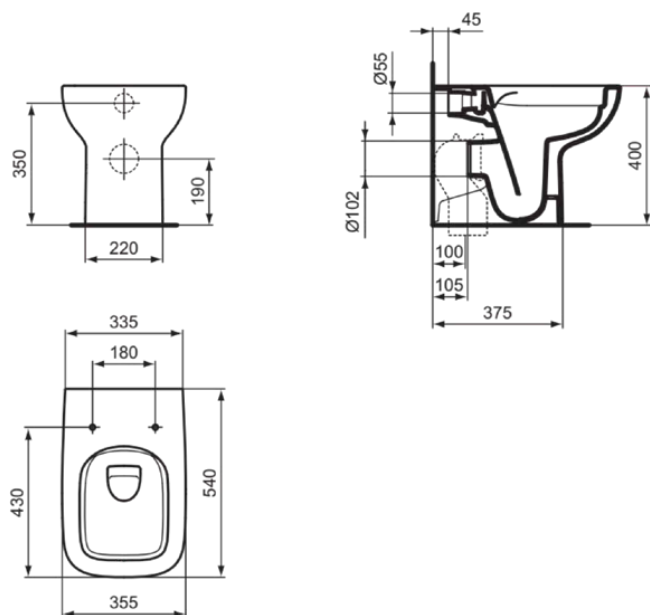

I.LIFE A

T471901

I.LIFE A | Back-to-wall bowl 355x540x400 mm in white glossy finish, CL1 full flush 3.9 - 6 l/min, horizontal outlet | CL1, RimLS+

Image & drawing

General information

Product type:	Toileting
Sub product type:	Back-to-wall bowl
Brand:	Ideal Standard
Suite name:	I.LIFE A
Designer:	Palomba Serafini Associati
Colour:	01 - White Glossy
Surface finish effect:	glossy
Height (mm):	400
Width (mm):	355
Length / Projection (mm):	540
Fixing method:	Fixing set
Net weight (kg):	22.00
EAN code:	8014140486961

Included products

TT0257919: Fixing set

Features

CL1	CL1: 3.9 - 6 l/min		RimLS+
-----	--------------------	---	--------

Downloads

- [EPD](#)
- [Spare Parts List](#)

Product standard & certifications

Additional standards:	EN 997
DoP classification:	CL1-6A/5A/4A

Product specifications

CL1 full flush max. (l):	6
CL1 full flush min. (l):	3.9
Children's model:	No
Colour code:	01
Colour description:	white glossy
Concealed fixing:	No
Type of flushing:	Washdown
Disabled model:	No
Material:	Ceramic
Material quality:	Vitreous china
Outlet location:	Middle
Outlet orientation:	Horizontal
Outlet visibility:	Concealed
PVD technology:	No
Position of water supply:	Rear

I.LIFE A

T471901

I.LIFE A | Back-to-wall bowl 355x540x400 mm in white glossy finish, CL1 full flush 3.9 - 6 l/min, horizontal outlet | CL1, RimLS+

Product specifications

Raised model:	No
Surface finish effect:	glossy
Type of water supply:	Concealed
With bidet function:	No
With hygienic recess / fixed toilet seat:	No
With stench extraction:	No
Fixing method:	Fixing set
Mounting method:	Floor