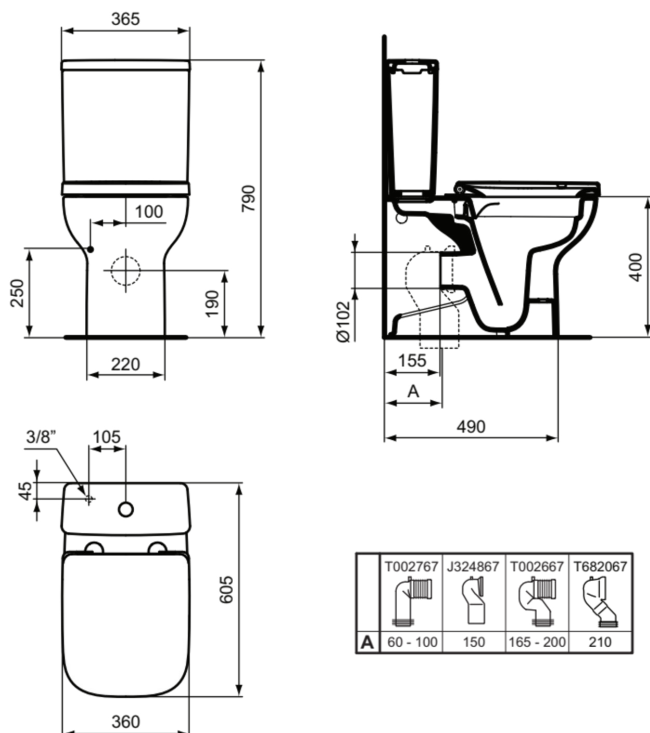

I.LIFE A

T481401

I.LIFE A | Close-coupled back-to-wall bowl 360x605x400 mm in white glossy finish, horizontal outlet | RimLS+

Image & drawing

General information

| | |
|---------------------------|---------------------------------|
| Product type: | Toileting |
| Sub product type: | Close-coupled back-to-wall bowl |
| Brand: | Ideal Standard |
| Suite name: | I.LIFE A |
| Designer: | Palomba Serafini Associati |
| Colour: | 01 - White Glossy |
| Surface finish effect: | glossy |
| Height (mm): | 400 |
| Width (mm): | 360 |
| Length / Projection (mm): | 605 |
| Fixing method: | Fixing set |
| Net weight (kg): | 27.10 |
| EAN code: | 8014140491460 |

| | |
|---------------------------|---------------------------|
| Children's model: | No |
| Colour code: | 01 |
| Colour description: | white glossy |
| Concealed fixing: | No |
| Type of flushing: | Washdown |
| Disabled model: | No |
| Material: | Ceramic |
| Material quality: | Vitreous china |
| Outlet location: | Middle |
| Outlet orientation: | Horizontal |
| Outlet visibility: | Concealed |
| PVD technology: | No |
| Position of water supply: | Depends on toilet cistern |
| Raised model: | No |
| Surface finish effect: | glossy |
| Type of water supply: | Visible |
| With bidet function: | No |

I.LIFE A

T481401

I.LIFE A | Close-coupled back-to-wall bowl 360x605x400 mm in white glossy finish, horizontal outlet | RimLS+

Product specifications

| | |
|---|------------|
| With hygienic recess / fixed toilet seat: | No |
| With stench extraction: | No |
| Fixing method: | Fixing set |
| Mounting method: | Floor |