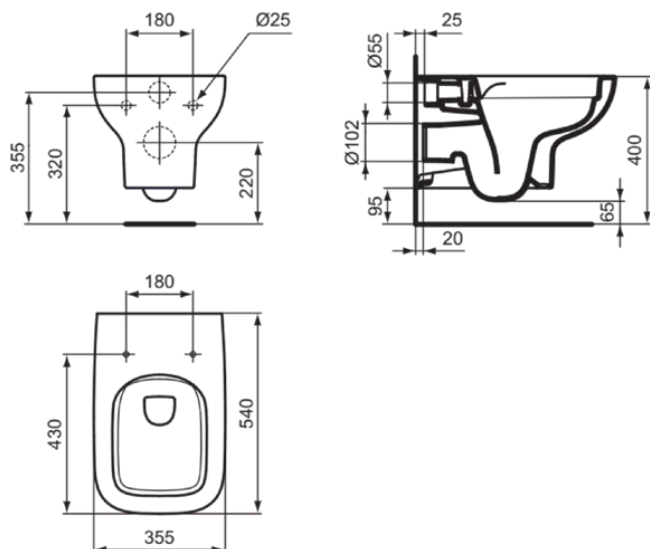

I.LIFE A

T471701

I.LIFE A | Wall-hung bowl 355x540x335 mm in white glossy finish, CL1 full flush 3.9 - 6 l/min, horizontal outlet | CL1, CL2, RimLS+

Image & drawing

General information

Product type:	Toileting
Sub product type:	Wall-hung bowl
Brand:	Ideal Standard
Suite name:	I.LIFE A
Designer:	Palomba Serafini Associati
Colour:	01 - White Glossy
Surface finish effect:	glossy
Height (mm):	335
Width (mm):	355
Length / Projection (mm):	540
Fixing method:	Fixing bolts
Net weight (kg):	21.40
EAN code:	8014140486947

Features

 CL1	CL1: 3.9 - 6 l/min	 CL2	CL2: 6 l/min
	RimLS+		

Downloads

- [EPD](#)
- [Spare Parts List](#)

Product standard & certifications

Additional standards:	EN 997
DoP classification:	CL1-6A/5A/4A+CL2

Product specifications

CL1 full flush max. (l):	6
CL1 full flush min. (l):	3.9
CL2 full flush max. (l):	6
Children's model:	No
Colour code:	01
Colour description:	white glossy
Concealed fixing:	No
Type of flushing:	Washdown
Disabled model:	No
Material:	Ceramic
Material quality:	Vitreous china
Outlet location:	Middle
Outlet orientation:	Horizontal
Outlet visibility:	Concealed
PVD technology:	No

I.LIFE A

T471701

I.LIFE A | Wall-hung bowl 355x540x335 mm in white glossy finish, CL1 full flush 3.9 - 6 l/min, horizontal outlet | CL1, CL2, RimLS+

Product specifications

Position of water supply:	Rear
Raised model:	No
Surface finish effect:	glossy
Type of water supply:	Concealed
With bidet function:	No
With hygienic recess / fixed toilet seat:	No
With stench extraction:	No
Fixing method:	Fixing bolts
Mounting method:	Wall