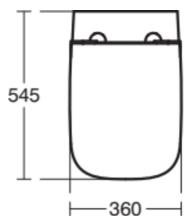

## E260801

I.LIFE B | Back-to-wall bowl 355x540x400 mm in white glossy finish, CL1 full flush 3.9 - 6 l/min, horizontal outlet | CL1, CL2, RimLS+

### General information

Product type:	Toileting
Sub product type:	Back-to-wall bowl
Brand:	Ideal Standard
Suite name:	I.LIFE B
Designer:	Palomba Serafini Associati
Colour:	01 - White Glossy
Surface finish effect:	glossy
Height (mm):	400
Width (mm):	355
Length / Projection (mm):	540
Fixing method:	Fixing set
Net weight (kg):	26.50
EAN code:	5017830557654