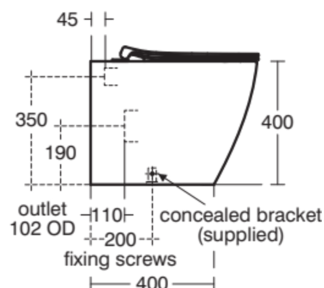

I.LIFE B

E260801

I.LIFE B | Back-to-wall bowl 355x540x400 mm in white glossy finish, CL1 full flush 3.9 - 6 l/min, horizontal outlet | CL1, CL2, RimLS+

Image & drawing

General information

Product type:	Toileting
Sub product type:	Back-to-wall bowl
Brand:	Ideal Standard
Suite name:	I.LIFE B
Designer:	Palomba Serafini Associati
Colour:	01 - White Glossy
Surface finish effect:	glossy
Height (mm):	400
Width (mm):	355
Length / Projection (mm):	540
Fixing method:	Fixing set
Net weight (kg):	26.50
EAN code:	5017830557654

WC bowl screwed to floor using concealed brackets (supplied). Can be used with i.life furniture WC units. Oleas, Solea, Altes & Symfo are compatible with Prosys cisterns only. Please see flushplate section for full finish/colour options.

Included products

TT0257919: Fixing set

Features

CL1	CL1: 3.9 - 6 l/min	CL2	CL2: 6 l/min
	RimLS+		

Downloads

- [Spare Parts List](#)

Product standard & certifications

Additional standards:	EN 997
DoP classification:	CL1-6A/5A/4A+CL2

Product specifications

CL1 full flush max. (l):	6
CL1 full flush min. (l):	3.9
CL2 full flush max. (l):	6
Children's model:	No
Colour code:	01
Colour description:	white glossy
Concealed fixing:	No
Type of flushing:	Washdown
Disabled model:	No